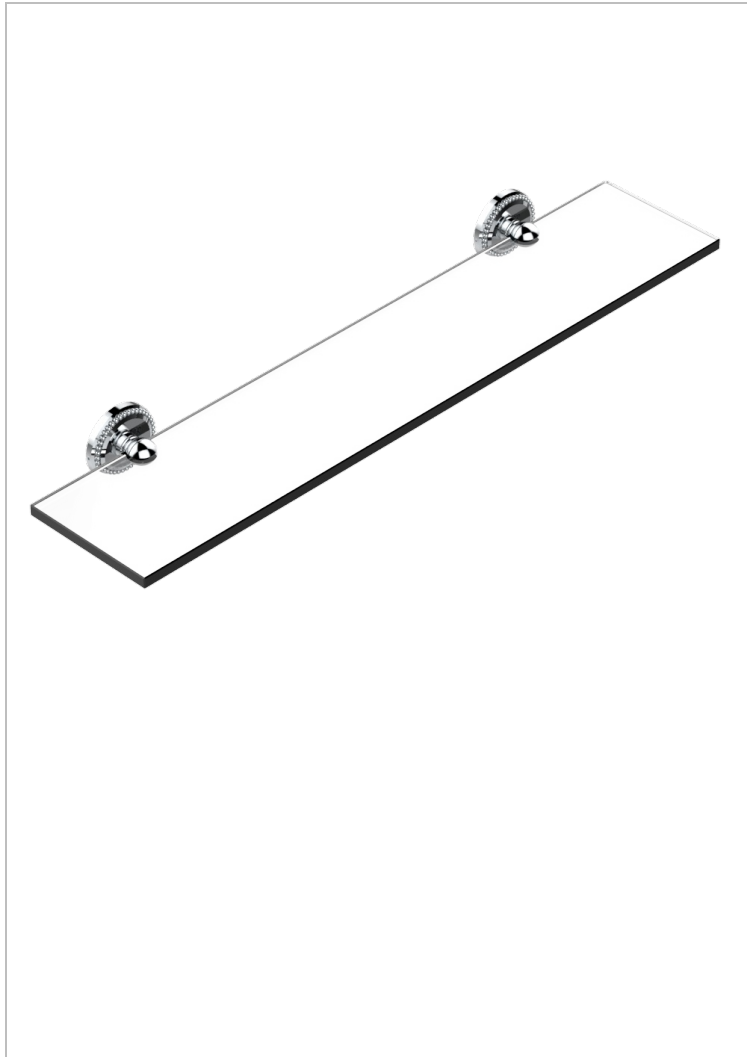

# AMOUR DE TRIANON

G24-564

Glass shelf with brackets

THG<sup>®</sup>  
PARIS

## CHARACTERISTIC

- Amour de Trianon
- Glass shelf with brackets

## AVAILABLE FINITIONS

Black ceram - D30  
Chrome polished - A02  
Chrome polished / gold polished - G02  
Copper antique matt, coated - H07  
Gold mat - F07  
Gold polished - F01

Light coated bronze - D01  
Matt chrome (American satin) - C02  
Matt nickel (American satin) - C01  
Nickel antique / Sovereign - H28  
Nickel polished - B01  
Soft gold - F30