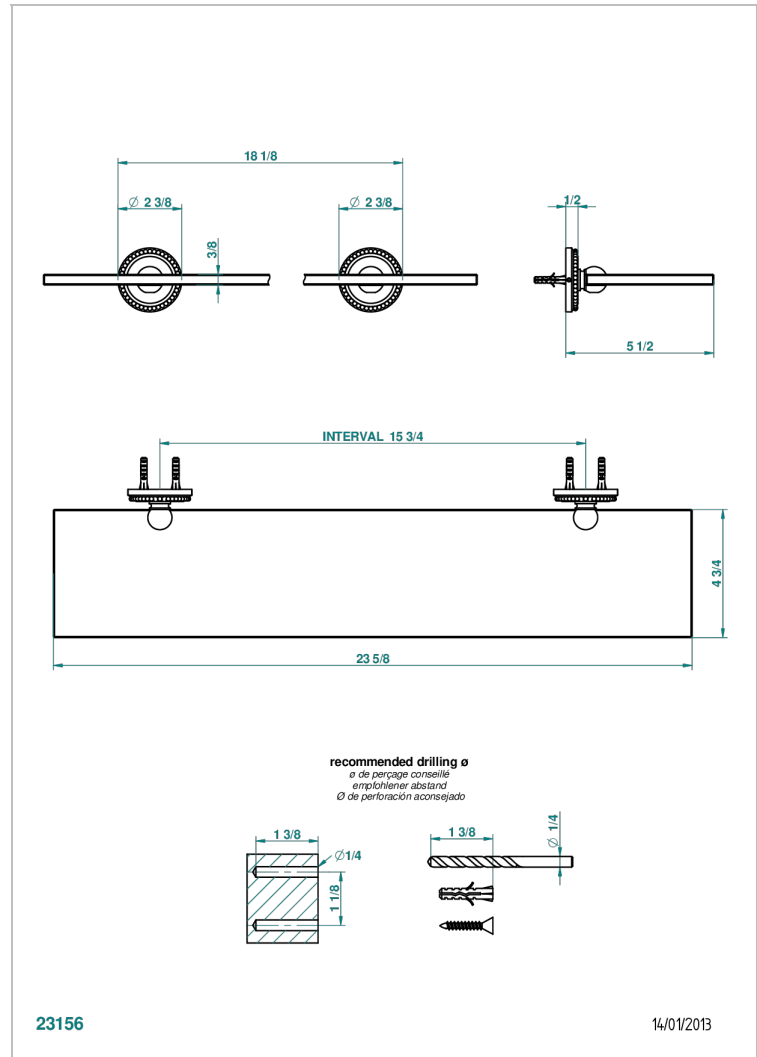

# AMOUR DE TRIANON

G24-564

Glass shelf with brackets

THG<sup>®</sup>  
PARIS

## CHARACTERISTIC

- Amour de Trianon
- Glass shelf with brackets