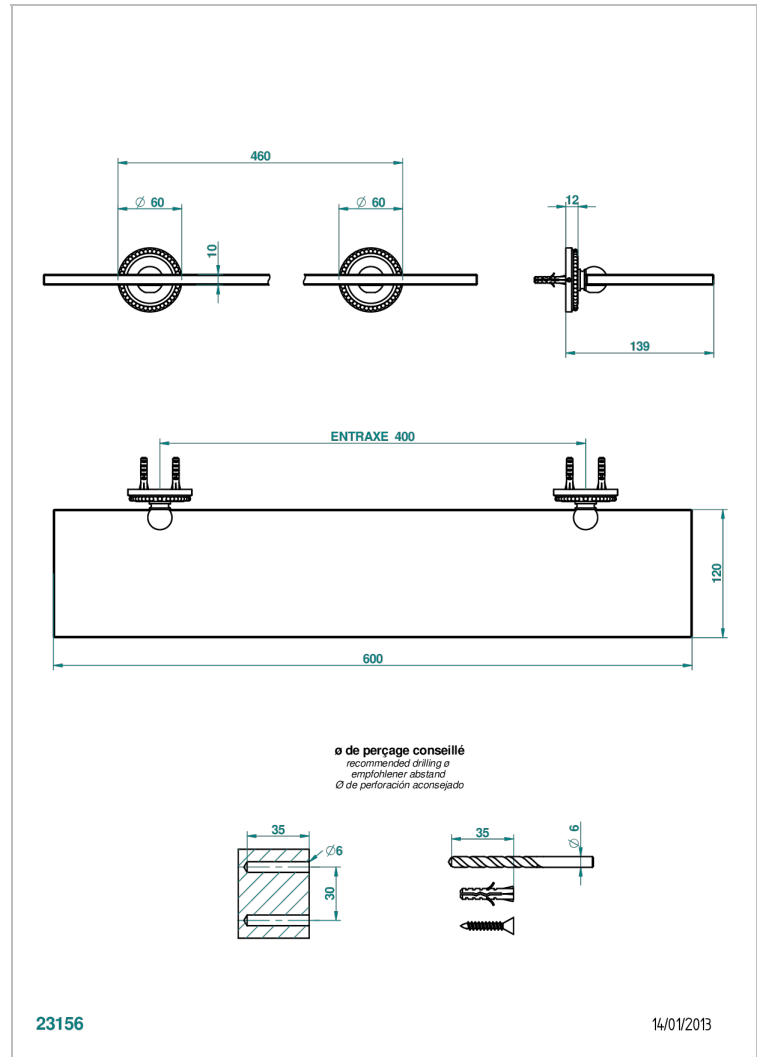

AMOUR DE TRIANON

G24-564

Glass shelf with supports

THG[®]
PARIS

CHARACTERISTIC

- Amour de Trianon
- Glass shelf with supports

AVAILABLE FINITIONS

Antique nickel - H28
Black ceram - D30
Lacquered light bronze - D01
Matt chrome - C02
Matt gold - F07
Matt nickel (color finish) - C01