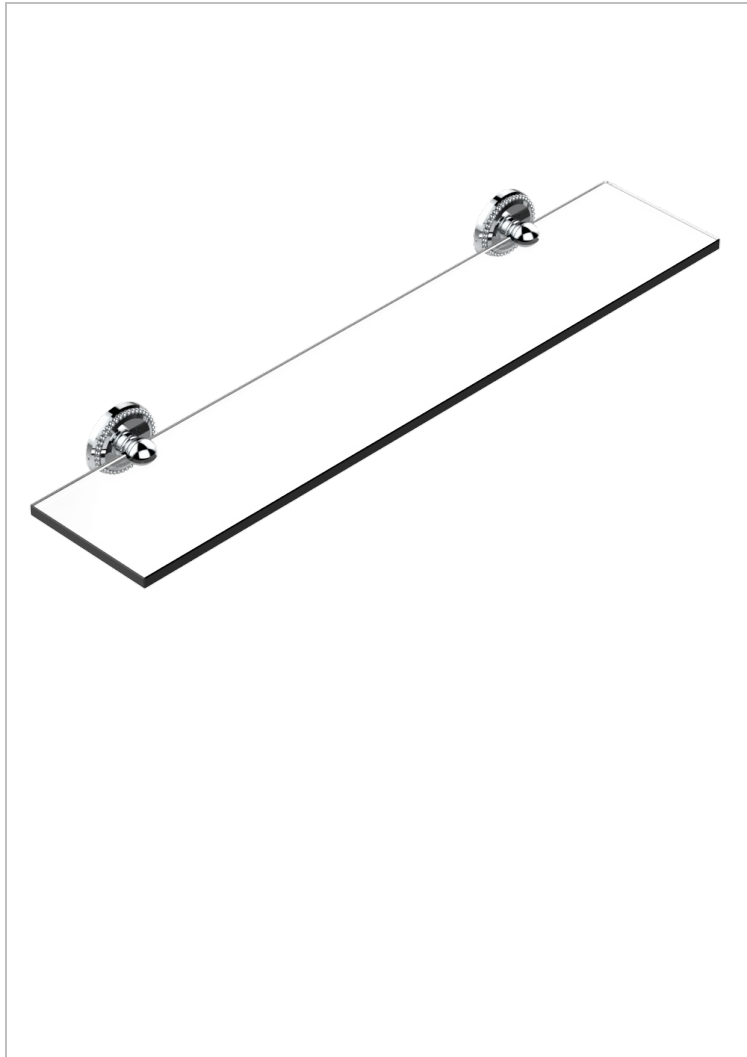

AMOUR DE TRIANON

G24-564

Glass shelf with supports

THG[®]
PARIS

CHARACTERISTIC

- Amour de Trianon
- Glass shelf with supports

AVAILABLE FINITIONS

Antique nickel - H28
Black ceram - D30
Lacquered light bronze - D01
Matt chrome - C02
Matt gold - F07
Matt nickel (color finish) - C01

Polished chrome (color finish) - A02
Polished chrome / Polished gold (color finish) - G02
Polished gold (color finish) - F01
Polished nickel - B01
Soft gold - F30
Soft matt gold - F31

Varnished matt antique red copper (color finish) - H07