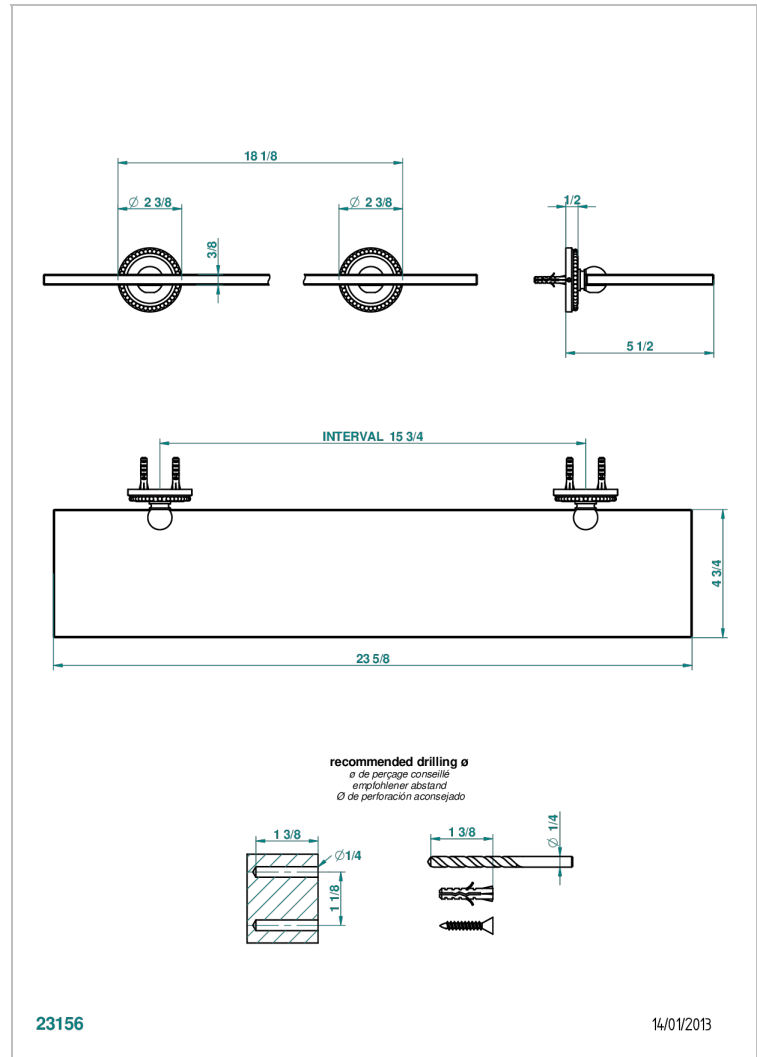

AMOUR DE TRIANON

G24-564

Glass shelf with supports

THG[®]
PARIS

CHARACTERISTIC

- Amour de Trianon
- Glass shelf with supports

AVAILABLE FINITIONS

Antique nickel - H28
Black ceram - D30
Lacquered light bronze - D01
Matt chrome - C02
Matt gold - F07
Matt nickel (color finish) - C01