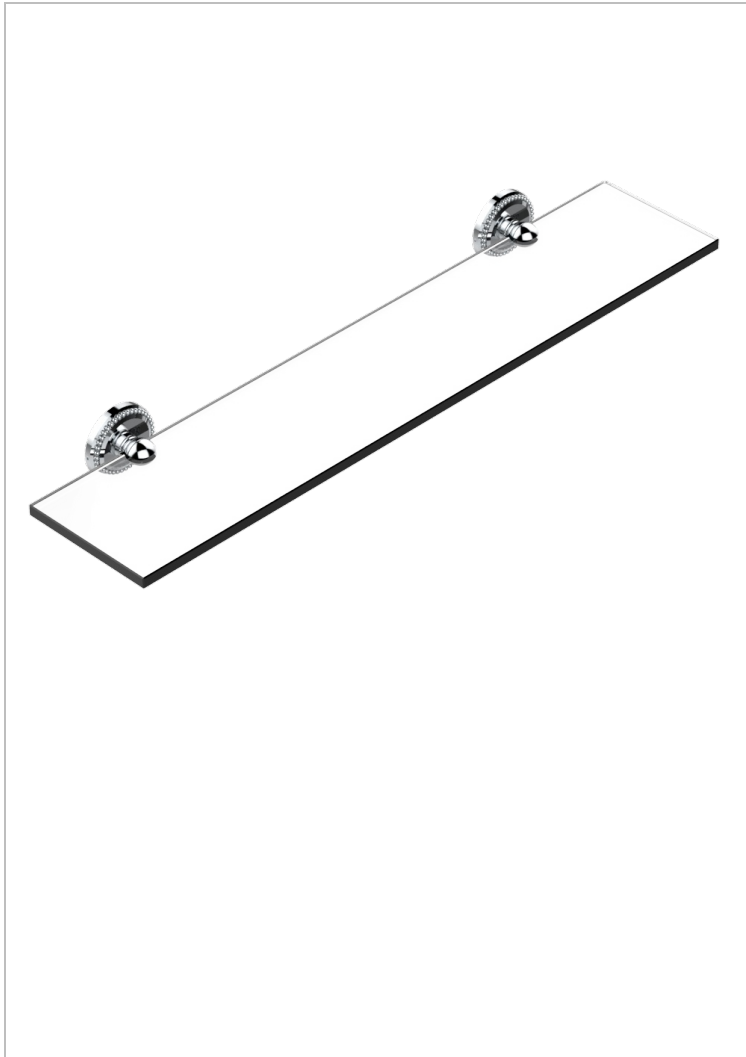

AMOUR DE TRIANON

G24-564

Glass shelf with supports

THG[®]
PARIS

CHARACTERISTIC

- Amour de Trianon
- Glass shelf with supports

AVAILABLE FINITIONS

Antique nickel - H28
Black ceram - D30
Lacquered light bronze - D01
Matt chrome - C02
Matt gold - F07
Matt nickel (color finish) - C01

Polished chrome (color finish) - A02
Polished chrome / Polished gold (color finish) - G02
Polished gold (color finish) - F01
Polished nickel - B01
Soft gold - F30
Soft matt gold - F31

Varnished matt antique red copper (color finish) - H07