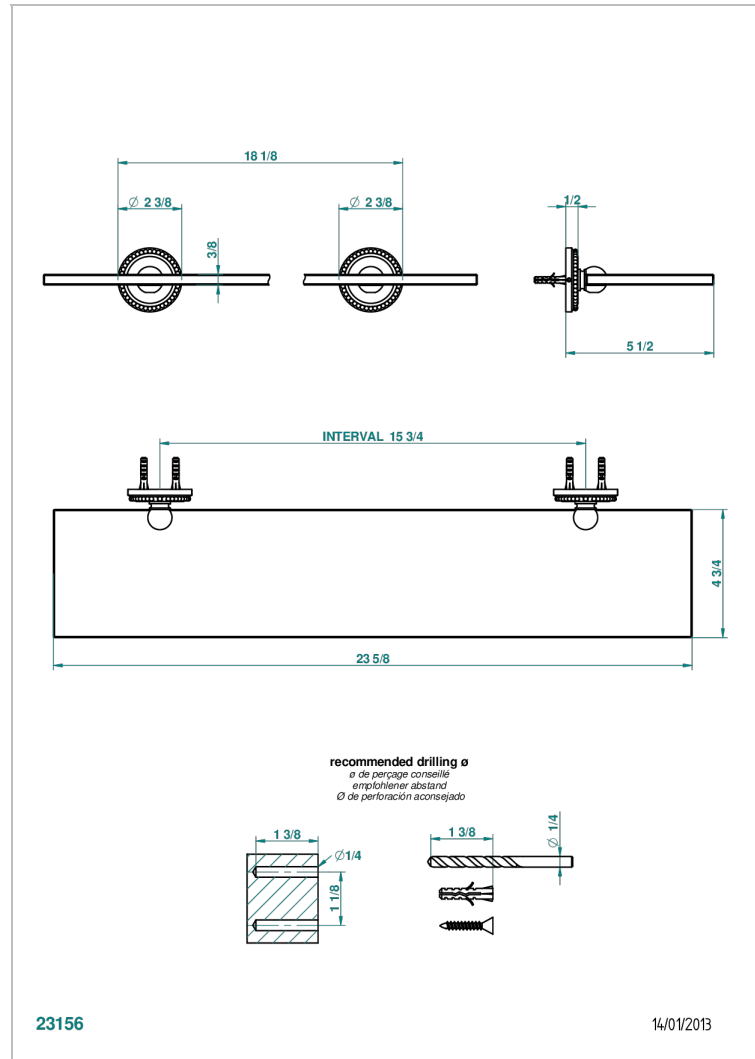

AMOUR DE TRIANON

G24-564

Glass shelf with supports

THG[®]
PARIS

CHARACTERISTIC

- Amour de Trianon
- Glass shelf with supports

AVAILABLE FINITIONS

Antique nickel - H28
Black ceram - D30
Lacquered light bronze - D01
Matt chrome - C02
Matt gold - F07
Matt nickel (color finish) - C01