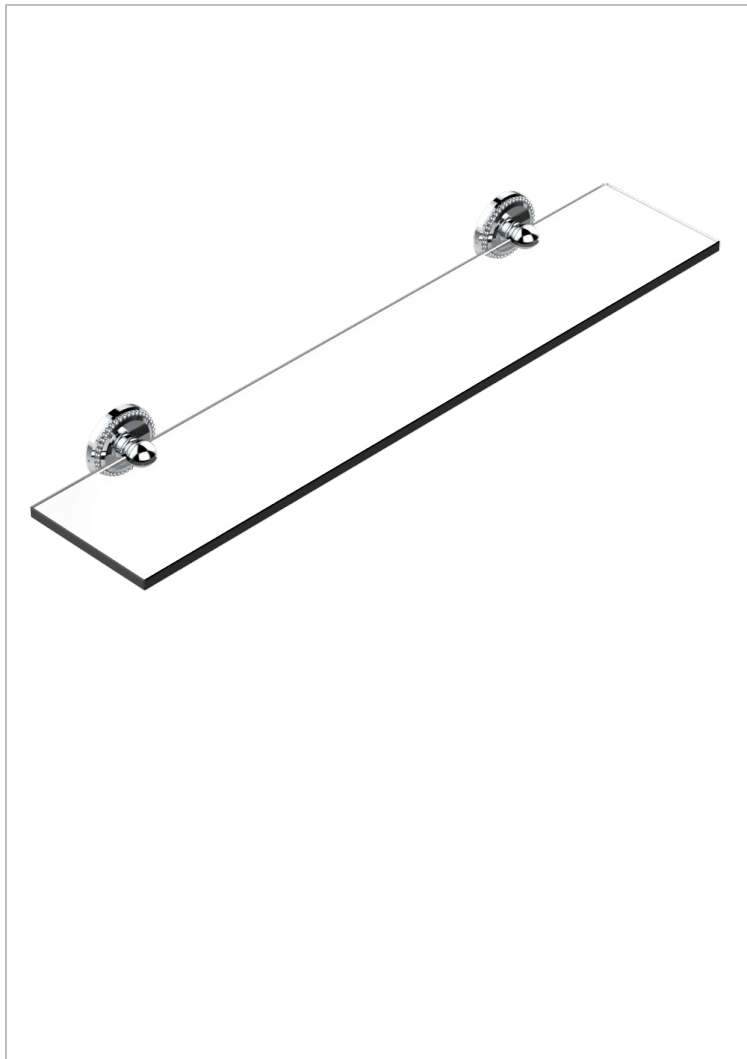

AMOUR DE TRIANON

G24-564

Glass shelf with supports

THG[®]
PARIS

CHARACTERISTIC

- Amour de Trianon
- Glass shelf with supports

AVAILABLE FINITIONS

Antique nickel - H28
Black ceram - D30
Lacquered light bronze - D01
Matt chrome - C02
Matt gold - F07
Matt nickel (color finish) - C01

Polished chrome (color finish) - A02
Polished chrome / Polished gold (color finish) - G02
Polished gold (color finish) - F01
Polished nickel - B01
Soft gold - F30
Soft matt gold - F31

Varnished matt antique red copper (color finish) - H07