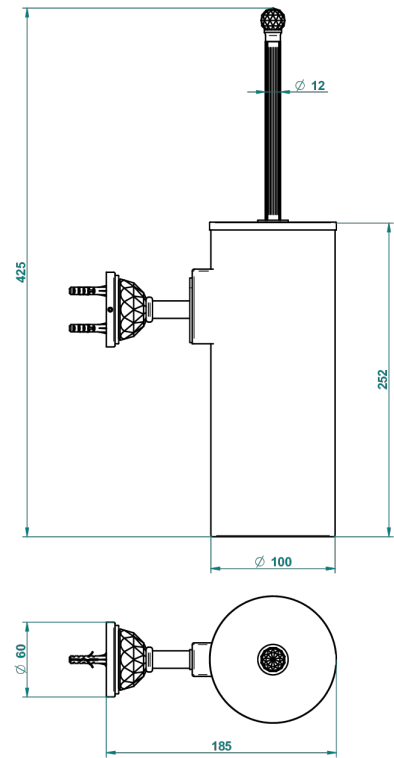

MANDARINE CRISTALLIA DIAMANT

U1K-4720C

Metal toilet brush holder with brush with cover wall mounted

THG®
PARIS

23142

12/01/2016

CHARACTERISTIC

- Mandarine Cristallia Diamant
- Metal toilet brush holder with brush with cover wall mounted

AVAILABLE FINITIONS

Black ceram - D30
Blush PVD - H62
Brass color PVD - H49
Brown bronze color PVD - F33
Chrome polished - A02
Chrome polished / gold polished - G02

Copper antique matt, coated - H07
Gold color PVD - H52
Gold mat - F07
Gold polished - F01
Graphite PVD - H64
Light coated bronze - D01

Matt Umber PVD - H67
Matt blush PVD - H60
Matt brass color PVD - H50
Matt brown bronze color PVD - F34
Matt chrome (American satin) - C02
Matt gold color PVD - H53

Matt graphite PVD - H65
Matt nickel (American satin) - C01
Matt nickel color PVD - H56
Nickel antique / Sovereign - H28
Nickel color PVD - H55
Nickel polished - B01

Soft gold - F30
Soft matt gold - F31
Umber PVD - H66