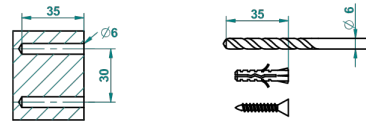

MANDARINE CRISTALLIA DIAMANT

U1K-4720C

Metal toilet brush holder with brush with cover wall mounted

THG®
PARIS

23142

12/01/2016

CHARACTERISTIC

- Mandarine Cristallia Diamant
- Metal toilet brush holder with brush with cover wall mounted

AVAILABLE FINITIONS

Black ceram - D30
Blush PVD - H62
Brass color PVD - H49
Brown bronze color PVD - F33
Chrome polished - A02
Chrome polished / gold polished - G02

Copper antique matt, coated - H07
Gold color PVD - H52
Gold mat - F07
Gold polished - F01
Graphite PVD - H64
Light coated bronze - D01

Matt Umber PVD - H67
Matt blush PVD - H60
Matt brass color PVD - H50
Matt brown bronze color PVD - F34
Matt chrome (American satin) - C02
Matt gold color PVD - H53

Matt graphite PVD - H65
Matt nickel (American satin) - C01
Matt nickel color PVD - H56
Nickel antique / Sovereign - H28
Nickel color PVD - H55
Nickel polished - B01

Soft gold - F30
Soft matt gold - F31
Umber PVD - H66