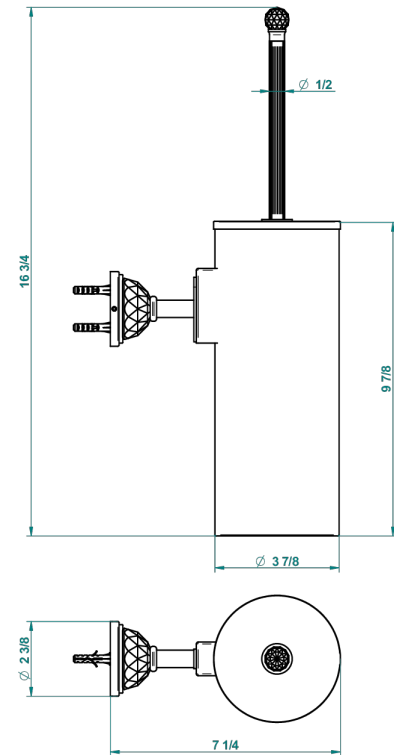

MANDARINE CRISTALLIA DIAMANT

U1K-4720C

Metal toilet brush holder with brush with cover wall mounted

THG®
PARIS

23142

12/01/2016

CHARACTERISTIC

- Mandarine Cristallia Diamant
- Metal toilet brush holder with brush with cover wall mounted

AVAILABLE FINITIONS

Black ceram - D30

Blush PVD - H62

Brass color PVD - H49

Brown bronze color PVD - F33

Chrome polished - A02

Chrome polished / gold polished - G02

Copper antique matt, coated - H07

Gold color PVD - H52

Gold mat - F07

Gold polished - F01

Graphite PVD - H64

Light coated bronze - D01

Matt Umber PVD - H67

Matt blush PVD - H60

Matt brass color PVD - H50

Matt brown bronze color PVD - F34

Matt chrome (American satin) - C02

Matt gold color PVD - H53

Matt graphite PVD - H65

Matt nickel (American satin) - C01

Matt nickel color PVD - H56

Nickel antique / Sovereign - H28

Nickel color PVD - H55

Nickel polished - B01

Soft gold - F30

Soft matt gold - F31

Umber PVD - H66