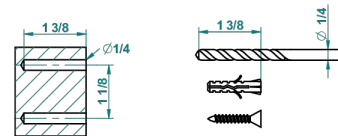

MANDARINE CRISTALLIA DIAMANT

U1K-4720C

Metal toilet brush holder with brush with cover wall mounted

THG®
PARIS

23142

12/01/2016

CHARACTERISTIC

- Mandarine Cristallia Diamant
- Metal toilet brush holder with brush with cover wall mounted

AVAILABLE FINITIONS

Black ceram - D30

Blush PVD - H62

Brass color PVD - H49

Brown bronze color PVD - F33

Chrome polished - A02

Chrome polished / gold polished - G02

Copper antique matt, coated - H07

Gold color PVD - H52

Gold mat - F07

Gold polished - F01

Graphite PVD - H64

Light coated bronze - D01

Matt Umber PVD - H67

Matt blush PVD - H60

Matt brass color PVD - H50

Matt brown bronze color PVD - F34

Matt chrome (American satin) - C02

Matt gold color PVD - H53

Matt graphite PVD - H65

Matt nickel (American satin) - C01

Matt nickel color PVD - H56

Nickel antique / Sovereign - H28

Nickel color PVD - H55

Nickel polished - B01

Soft gold - F30

Soft matt gold - F31

Umber PVD - H66