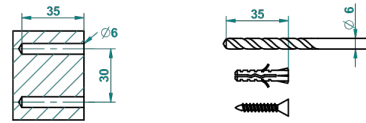

23142

12/01/2016

CHARACTERISTIC

- Najem
- Metal toilet brush holder with brush with cover wall mounted

AVAILABLE FINITIONS

Black ceram - D30
Blush PVD - H62
Brass color PVD - H49
Brown bronze color PVD - F33
Chrome polished - A02
Chrome polished / gold polished - G02

Copper antique matt, coated - H07
Gold color PVD - H52
Gold mat - F07
Gold polished - F01
Graphite PVD - H64
Light coated bronze - D01

Matt Umber PVD - H67
Matt blush PVD - H60
Matt brass color PVD - H50
Matt brown bronze color PVD - F34
Matt chrome (American satin) - C02
Matt gold color PVD - H53

Matt graphite PVD - H65
Matt nickel (American satin) - C01
Matt nickel color PVD - H56
Nickel antique / Sovereign - H28
Nickel color PVD - H55
Nickel polished - B01

Soft gold - F30
Soft matt gold - F31
Umber PVD - H66