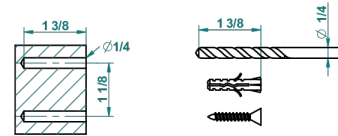

23142

12/01/2016

CHARACTERISTIC

- Najem
- Metal toilet brush holder with brush with cover wall mounted

AVAILABLE FINITIONS

Black ceram - D30
Blush PVD - H62
Brass color PVD - H49
Brown bronze color PVD - F33
Chrome polished - A02
Chrome polished / gold polished - G02

Copper antique matt, coated - H07
Gold color PVD - H52
Gold mat - F07
Gold polished - F01
Graphite PVD - H64
Light coated bronze - D01

Matt Umber PVD - H67
Matt blush PVD - H60
Matt brass color PVD - H50
Matt brown bronze color PVD - F34
Matt chrome (American satin) - C02
Matt gold color PVD - H53

Matt graphite PVD - H65
Matt nickel (American satin) - C01
Matt nickel color PVD - H56
Nickel antique / Sovereign - H28
Nickel color PVD - H55
Nickel polished - B01

Soft gold - F30
Soft matt gold - F31
Umber PVD - H66