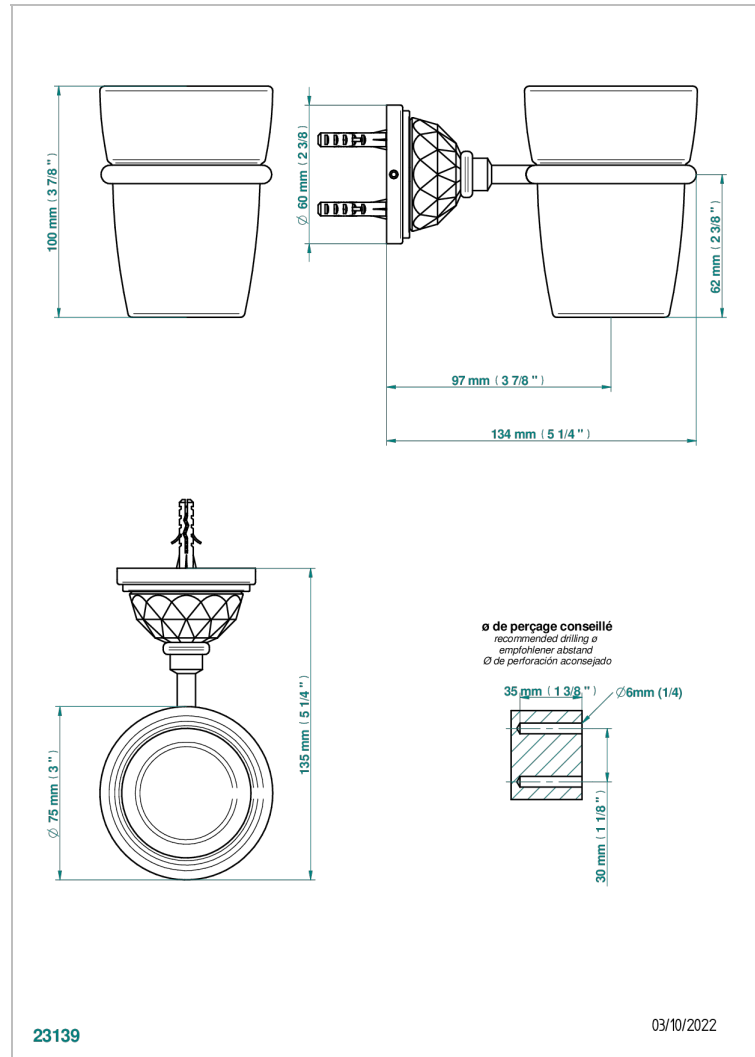

MANDARINE CRISTALLIA DIAMANT

U1K-536

Tumbler holder, wall mounted

THG[®]
PARIS

CHARACTERISTIC

- Mandarine Cristallia Diamant
- Tumbler holder, wall mounted

AVAILABLE FINITIONS

Black ceram - D30
Blush PVD - H62
Brass color PVD - H49
Brown bronze color PVD - F33
Chrome polished - A02
Chrome polished / gold polished - G02