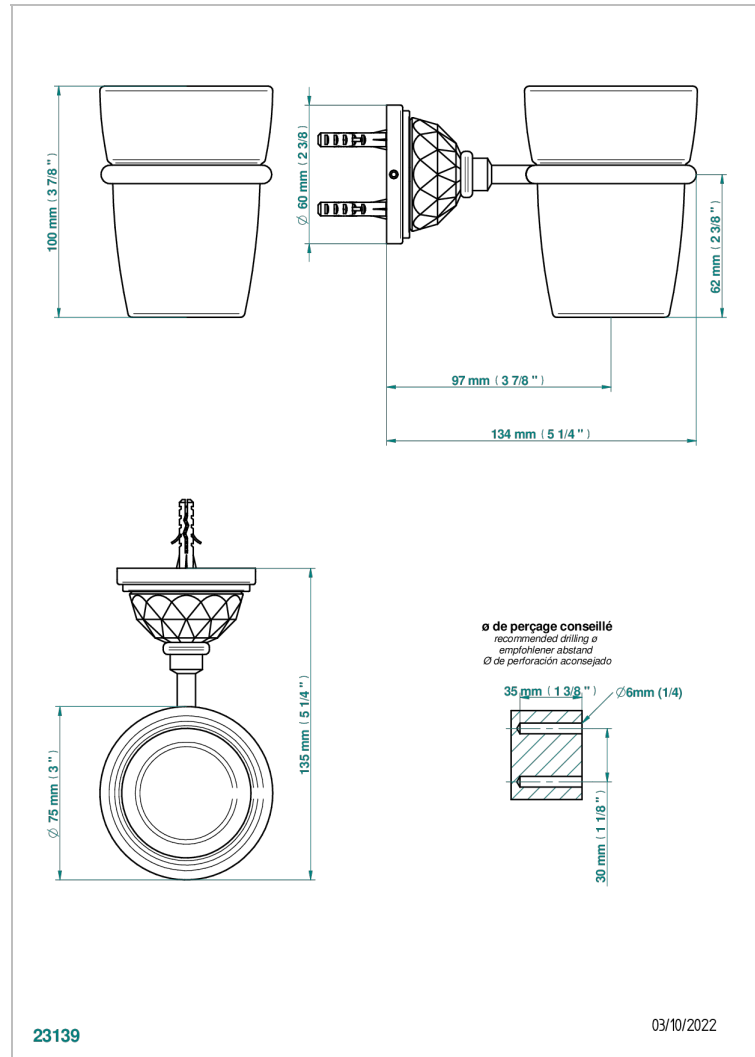

MANDARINE CRISTALLIA DIAMANT

U1K-536

Wall mounted glass tumbler and holder

CHARACTERISTIC

- Mandarine Cristallia Diamant
- Wall mounted glass tumbler and holder

AVAILABLE FINITIONS

Antique nickel - H28
Black ceram - D30
Blush PVD - H62
Brass color PVD - H49
Brown bronze color PVD - F33
Gold color PVD - H52