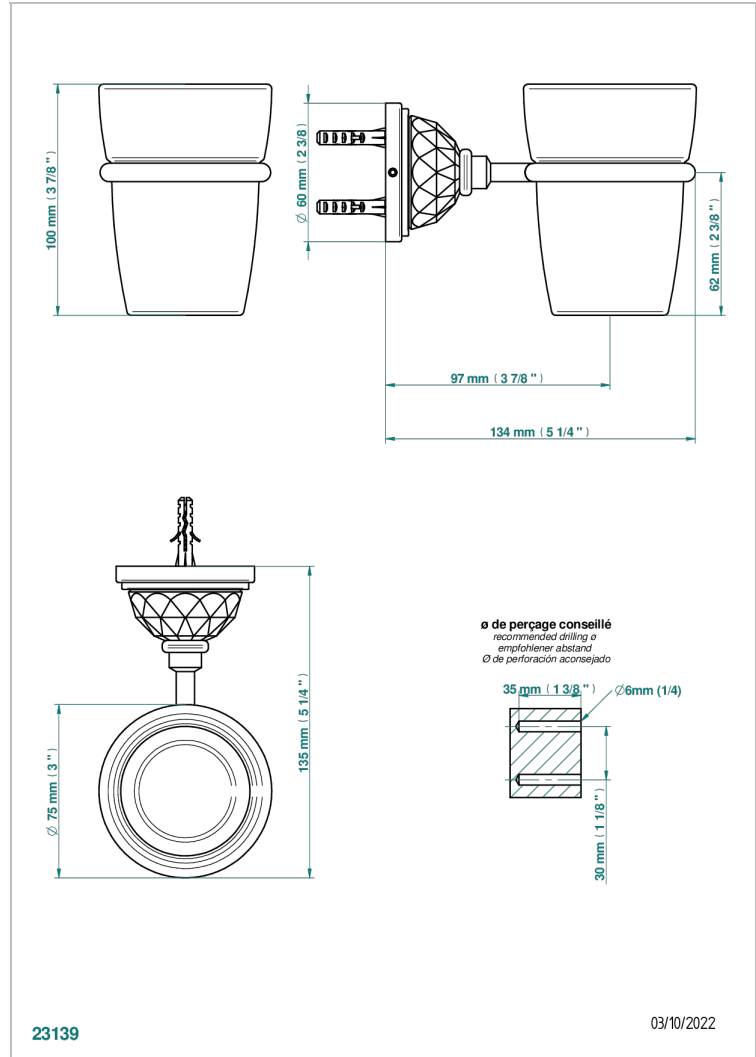

MANDARINE CRISTALLIA DIAMANT

U1K-536

Wall mounted glass tumbler and holder

CHARACTERISTIC

- Mandarine Cristallia Diamant
- Wall mounted glass tumbler and holder

AVAILABLE FINITIONS

Antique nickel - H28
Black ceram - D30
Blush PVD - H62
Brass color PVD - H49
Brown bronze color PVD - F33
Gold color PVD - H52