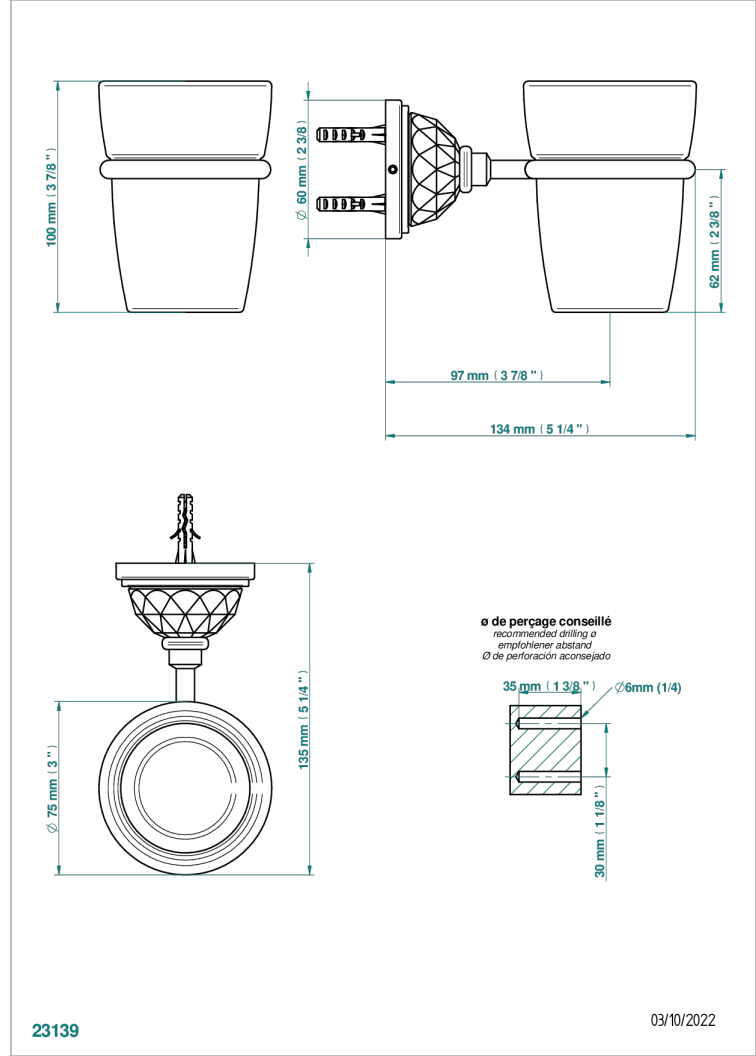

MANDARINE CRISTALLIA DIAMANT

U1K-536

Wall mounted glass tumbler and holder

THG[®]
PARIS

CHARACTERISTIC

- Mandarine Cristallia Diamant
- Wall mounted glass tumbler and holder

AVAILABLE FINITIONS

Antique nickel - H28
Black ceram - D30
Blush PVD - H62
Brass color PVD - H49
Brown bronze color PVD - F33
Gold color PVD - H52