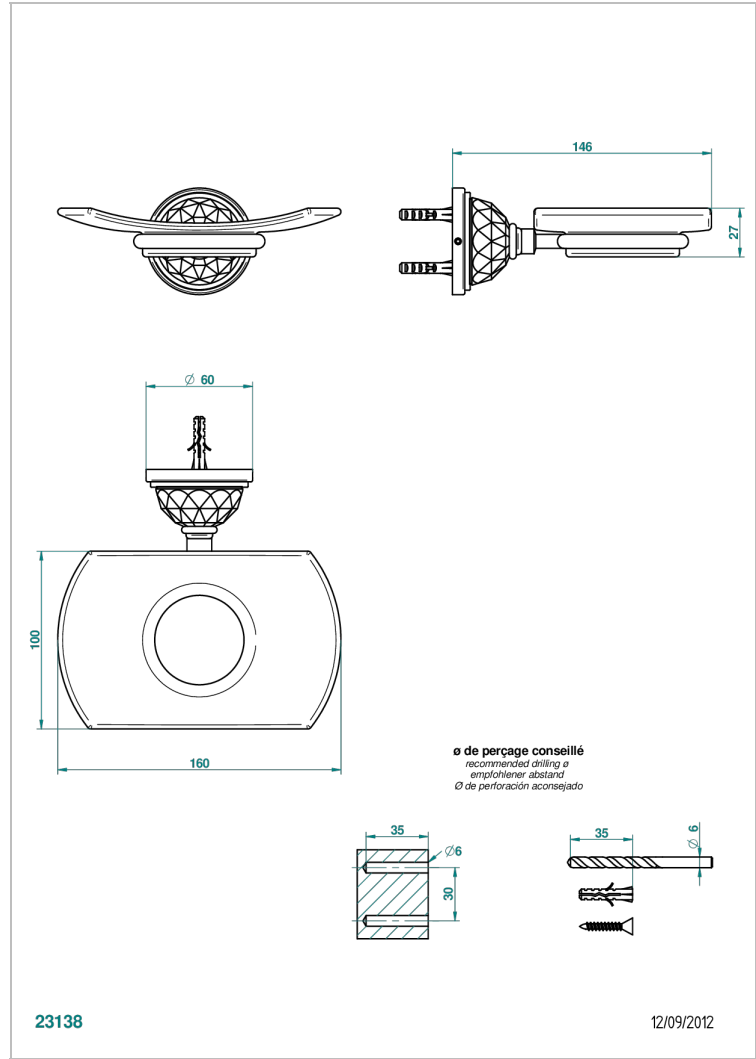

MANDARINE CRISTALLIA DIAMANT

U1K-500

Glass soap dish, wall mounted

THG[®]
PARIS

CHARACTERISTIC

- Mandarine Cristallia Diamant
- Glass soap dish, wall mounted

AVAILABLE FINITIONS

Black ceram - D30
Blush PVD - H62
Brass color PVD - H49
Brown bronze color PVD - F33
Chrome polished - A02
Chrome polished / gold polished - G02