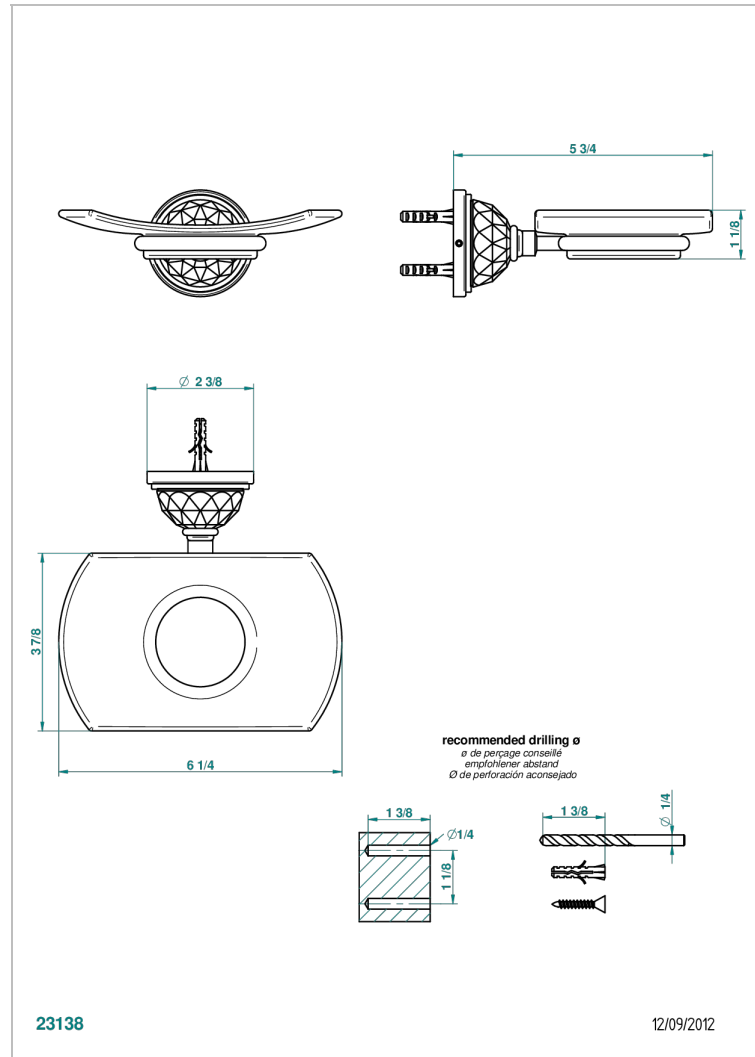

# MANDARINE CRISTALLIA DIAMANT

U1K-500

Glass soap dish, wall mounted

THG<sup>®</sup>  
PARIS

## CHARACTERISTIC

- Mandarine Cristallia Diamant
- Glass soap dish, wall mounted