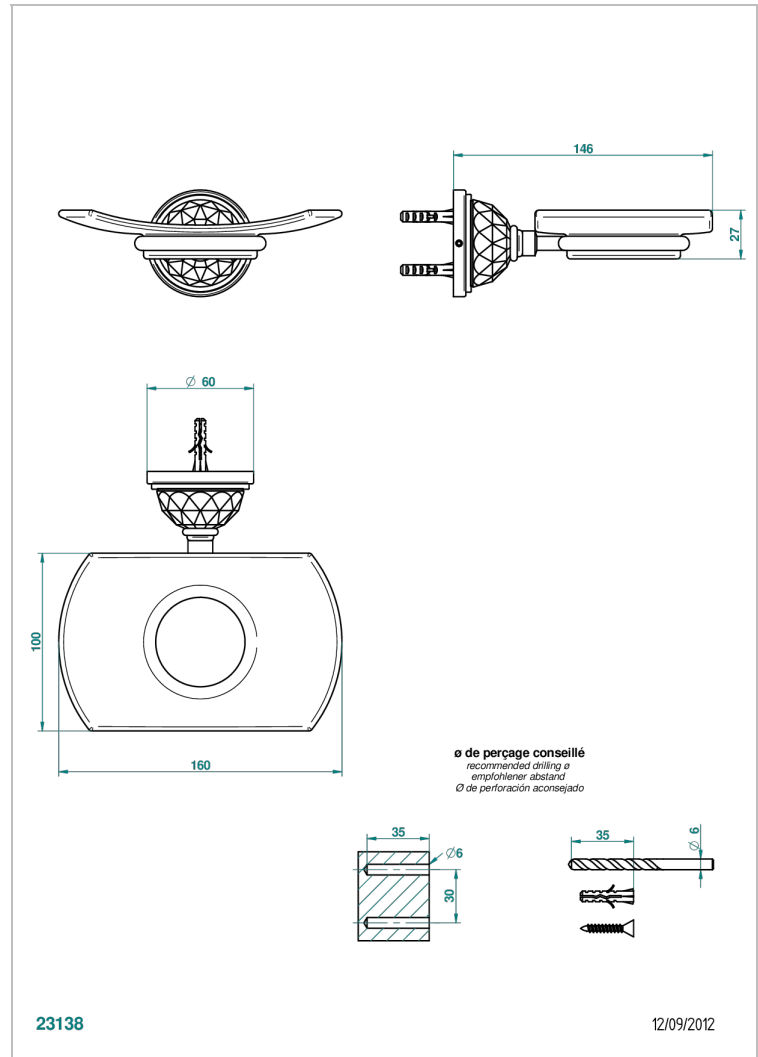

MANDARINE CRISTALLIA DIAMANT

U1K-500

Wall mounted glass soap dish

THG[®]
PARIS

CHARACTERISTIC

- Mandarine Cristallia Diamant
- Wall mounted glass soap dish

AVAILABLE FINITIONS

Antique nickel - H28
Black ceram - D30
Blush PVD - H62
Brass color PVD - H49
Brown bronze color PVD - F33
Gold color PVD - H52