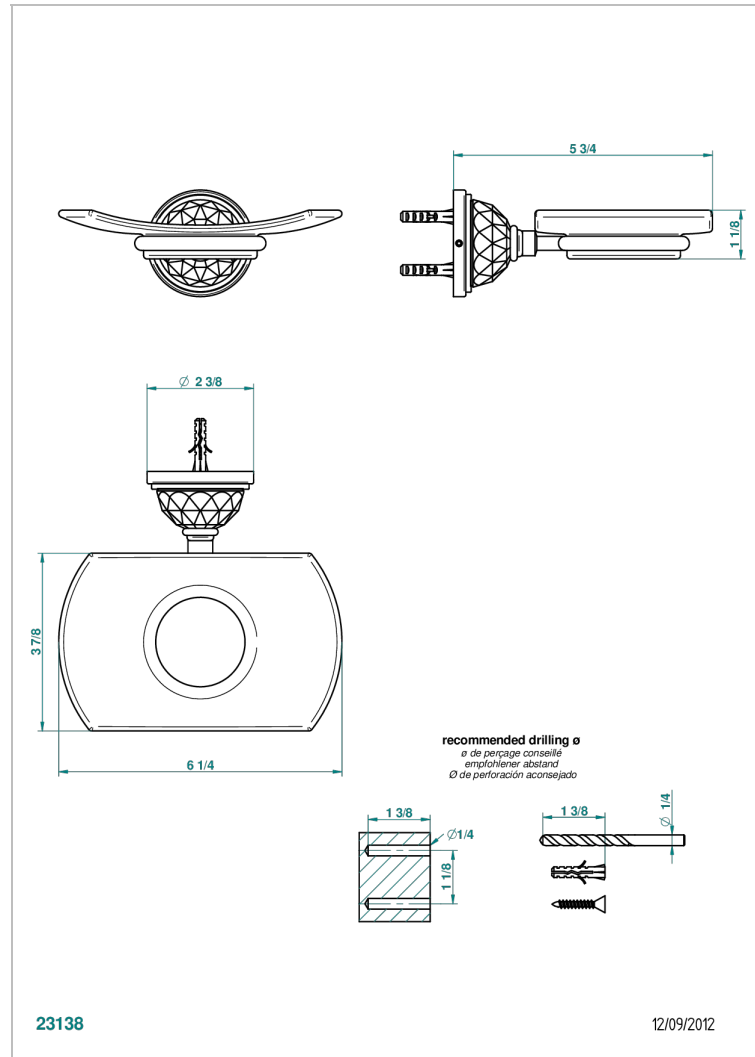

MANDARINE CRISTALLIA DIAMANT

U1K-500

Wall mounted glass soap dish

THG[®]
PARIS

CHARACTERISTIC

- Mandarine Cristallia Diamant
- Wall mounted glass soap dish

AVAILABLE FINITIONS

Antique nickel - H28
Black ceram - D30
Blush PVD - H62
Brass color PVD - H49
Brown bronze color PVD - F33
Gold color PVD - H52