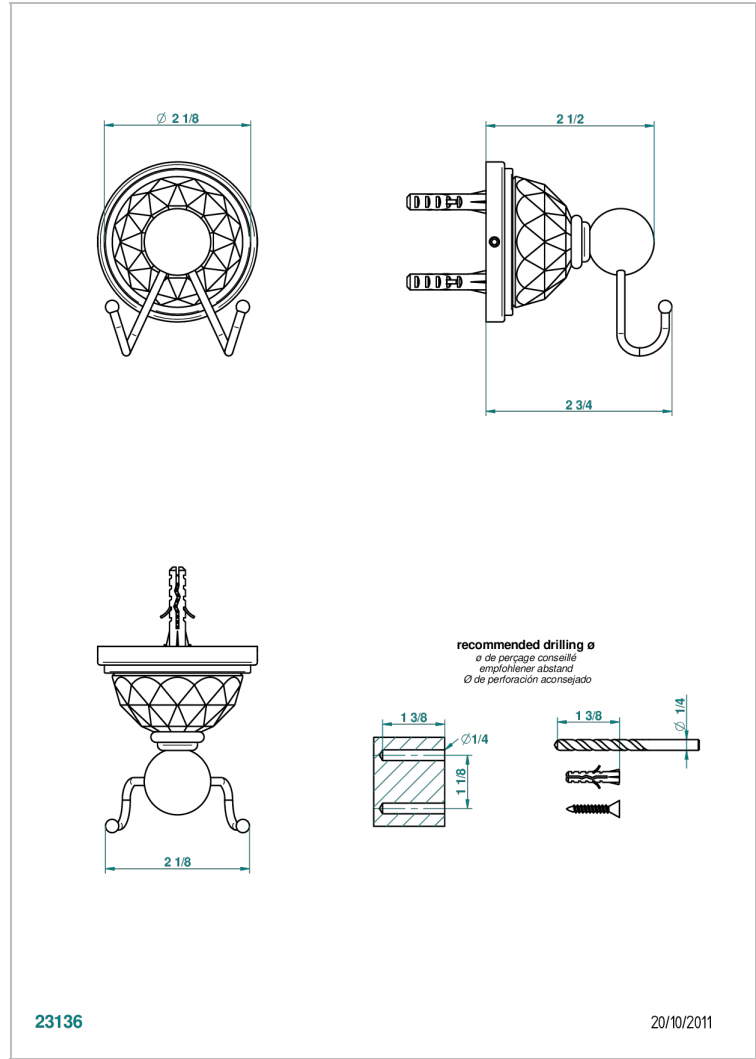

MANDARINE CRISTALLIA DIAMANT

U1K-512

双人手套勾

THG[®]
PARIS

特色

- Mandarine Cristallia Diamant
- 双人手套勾

可选饰面

Black ceram - D30
Blush PVD - H62
Graphite PVD - H64
Matt Umber PVD - H67
Matt blush PVD - H60
Matt graphite PVD - H65