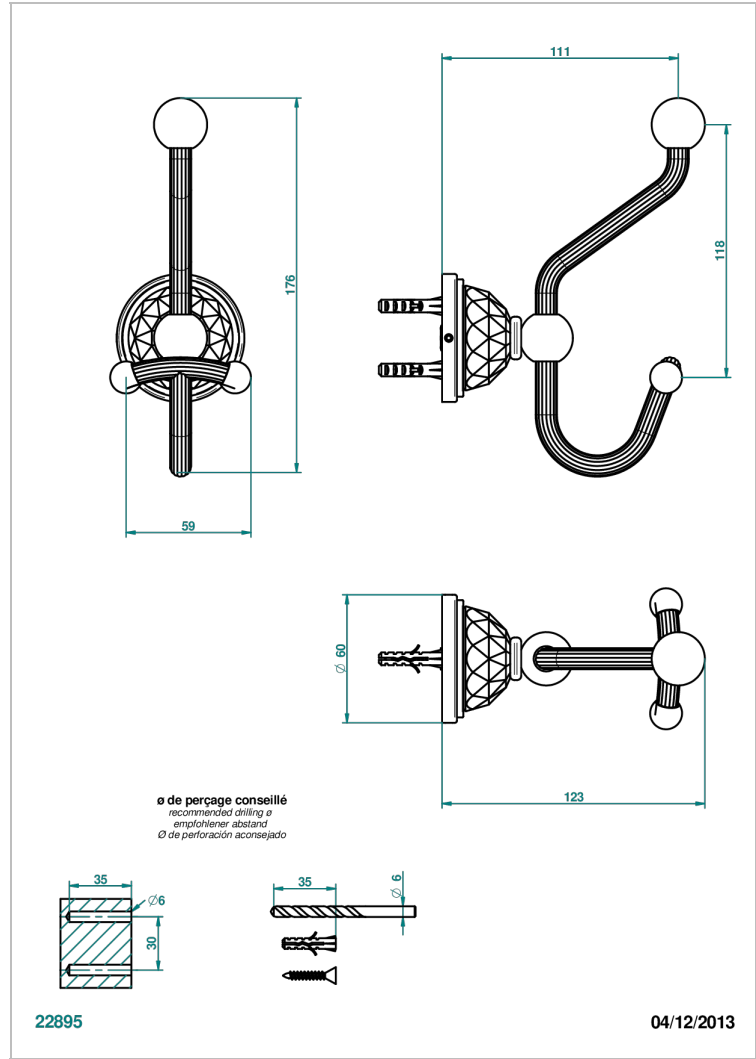

MANDARINE CRISTALLIA DIAMANT

U1K-510A

Double robe hook

THG[®]
PARIS

CHARACTERISTIC

- Mandarine Cristallia Diamant
- Double robe hook

AVAILABLE FINITIONS

Black ceram - D30
Blush PVD - H62
Brass color PVD - H49
Brown bronze color PVD - F33
Chrome polished - A02
Chrome polished / gold polished - G02

Copper antique matt, coated - H07
Gold color PVD - H52
Gold mat - F07
Gold polished - F01
Graphite PVD - H64
Light coated bronze - D01

Matt Umber PVD - H67
Matt blush PVD - H60
Matt brass color PVD - H50
Matt brown bronze color PVD - F34
Matt chrome (American satin) - C02
Matt gold color PVD - H53

Matt graphite PVD - H65
Matt nickel (American satin) - C01
Matt nickel color PVD - H56
Nickel antique / Sovereign - H28
Nickel color PVD - H55
Nickel polished - B01

Soft gold - F30
Soft matt gold - F31
Umber PVD - H66