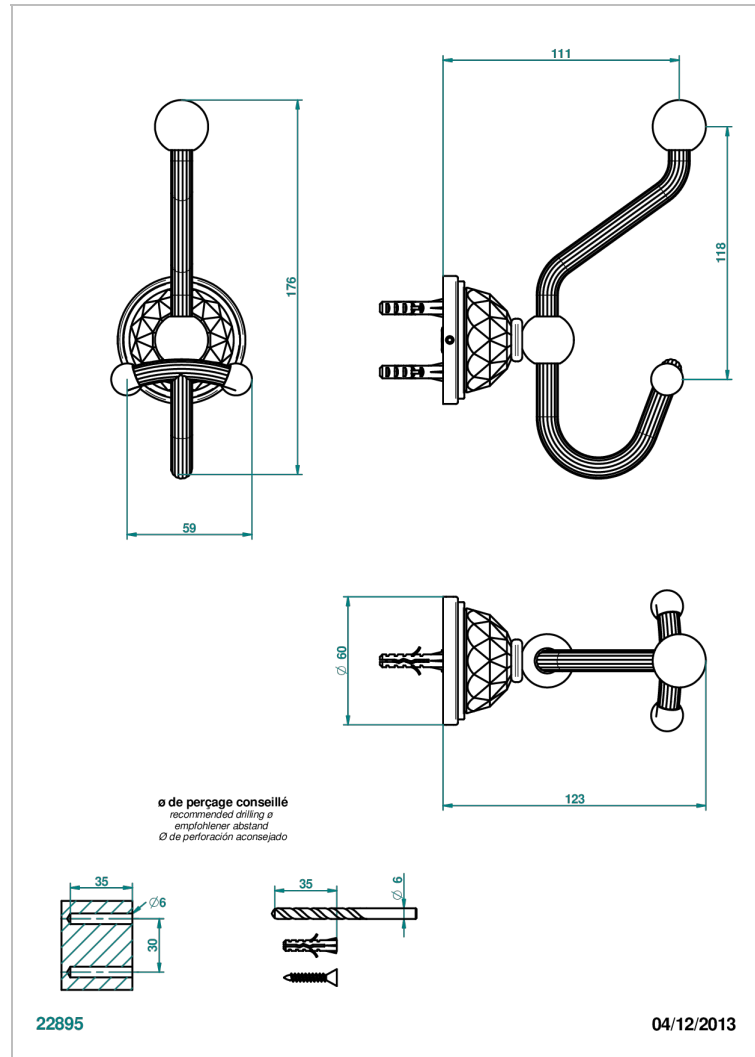

MANDARINE CRISTALLIA DIAMANT

U1K-510A

Double robe hook

THG[®]
PARIS

CHARACTERISTIC

- Mandarine Cristallia Diamant
- Double robe hook

AVAILABLE FINITIONS

Antique nickel - H28
Black ceram - D30
Blush PVD - H62
Brass color PVD - H49
Brown bronze color PVD - F33
Gold color PVD - H52

Nickel color PVD - H55
Polished chrome (color finish) - A02
Polished chrome / Polished gold (color finish) - G02
Polished gold (color finish) - F01
Polished nickel - B01
Soft gold - F30

Soft matt gold - F31
Umber PVD - H66
Varnished matt antique red copper (color finish) - H07