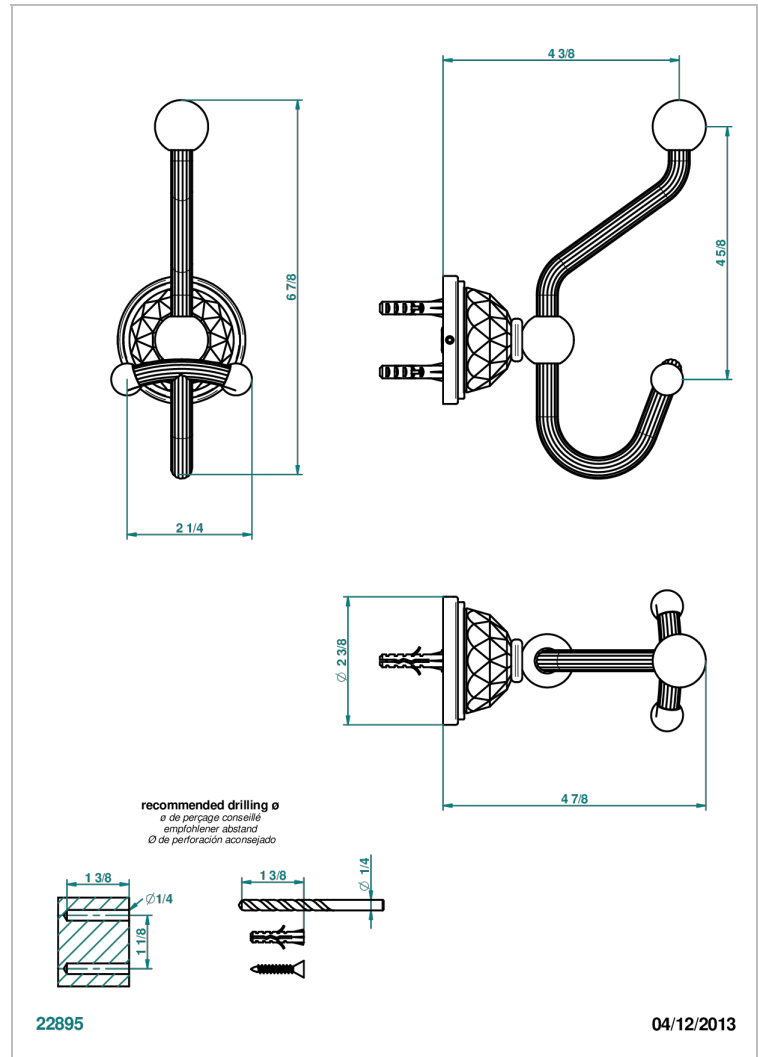

# MANDARINE CRISTALLIA DIAMANT

U1K-510A

Double robe hook

THG<sup>®</sup>  
PARIS

## CHARACTERISTIC

- Mandarine Cristallia Diamant
- Double robe hook

## AVAILABLE FINITIONS

Antique nickel - H28  
 Black ceram - D30  
 Blush PVD - H62  
 Brass color PVD - H49  
 Brown bronze color PVD - F33  
 Gold color PVD - H52

Graphite PVD - H64  
 Lacquered light bronze - D01  
 Matt Umber PVD - H67  
 Matt blush PVD - H60  
 Matt brass color PVD - H50  
 Matt brown bronze color PVD - F34