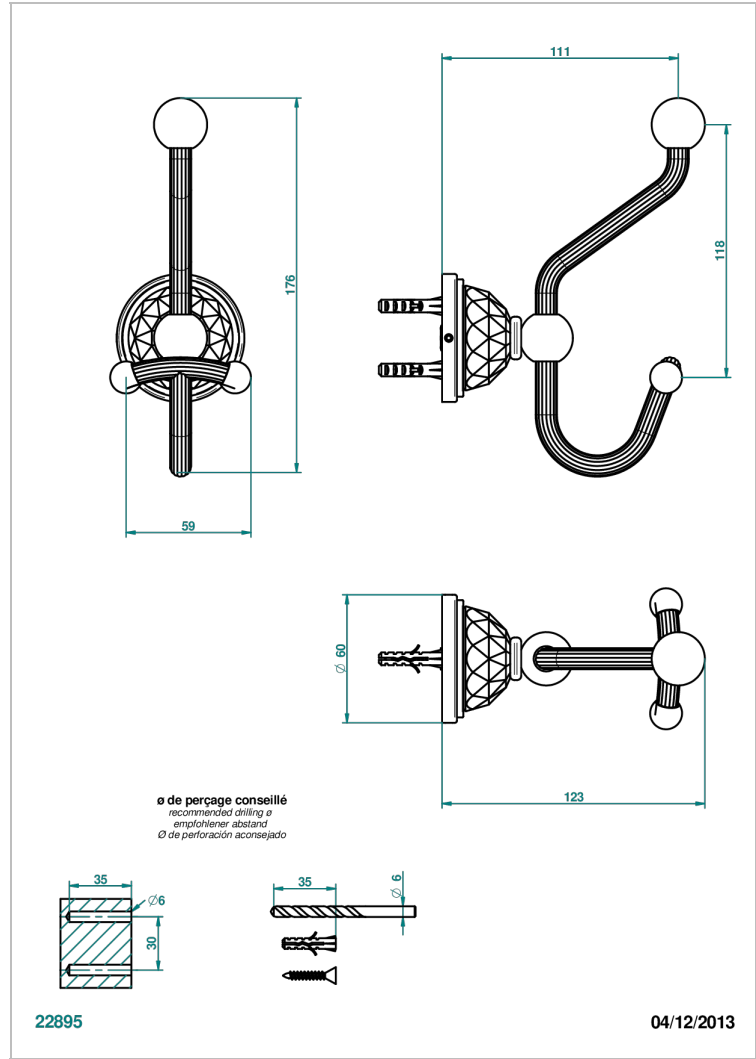

MANDARINE CRISTALLIA DIAMANT

U1K-510A

Double robe hook

THG[®]
PARIS

CHARACTERISTIC

- Mandarine Cristallia Diamant
- Double robe hook

AVAILABLE FINITIONS

Antique nickel - H28
Black ceram - D30
Blush PVD - H62
Brass color PVD - H49
Brown bronze color PVD - F33
Gold color PVD - H52

Nickel color PVD - H55
Polished chrome (color finish) - A02
Polished chrome / Polished gold (color finish) - G02
Polished gold (color finish) - F01
Polished nickel - B01
Soft gold - F30

Soft matt gold - F31
Umber PVD - H66
Varnished matt antique red copper (color finish) - H07