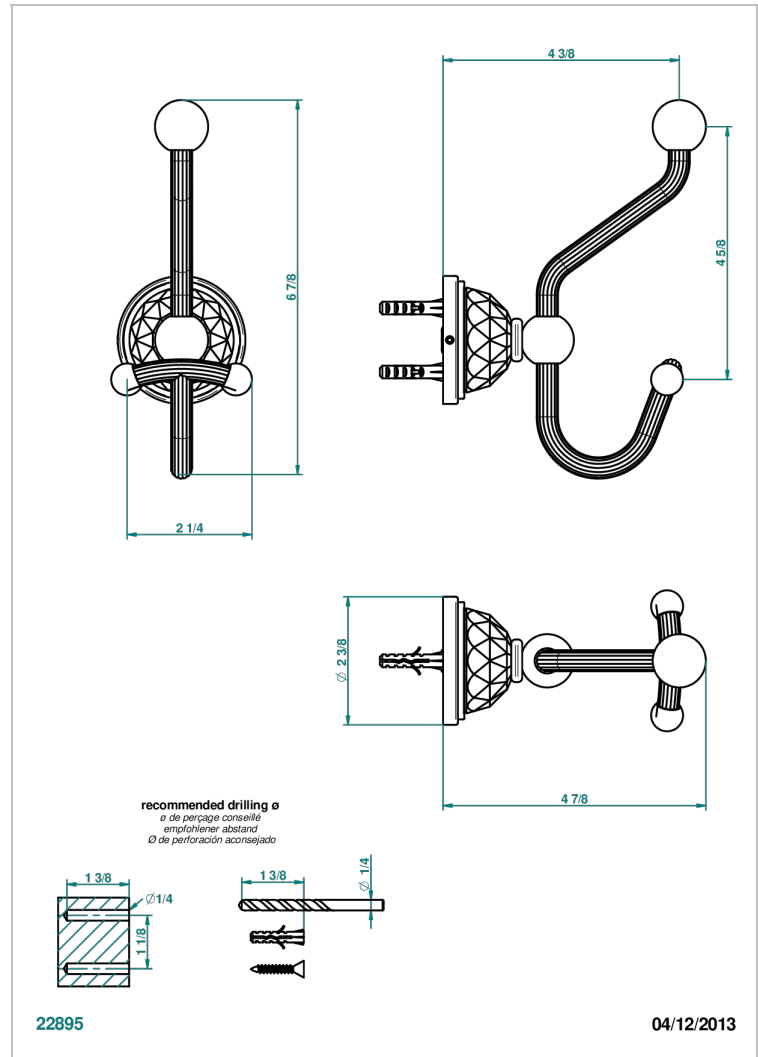

MANDARINE CRISTALLIA DIAMANT

U1K-510A

Double robe hook

THG[®]
PARIS

CHARACTERISTIC

- Mandarine Cristallia Diamant
- Double robe hook

AVAILABLE FINITIONS

Antique nickel - H28
 Black ceram - D30
 Blush PVD - H62
 Brass color PVD - H49
 Brown bronze color PVD - F33
 Gold color PVD - H52

Nickel color PVD - H55
 Polished chrome (color finish) - A02
 Polished chrome / Polished gold (color finish) - G02
 Polished gold (color finish) - F01
 Polished nickel - B01
 Soft gold - F30

Soft matt gold - F31
 Umber PVD - H66
 Varnished matt antique red copper (color finish) - H07