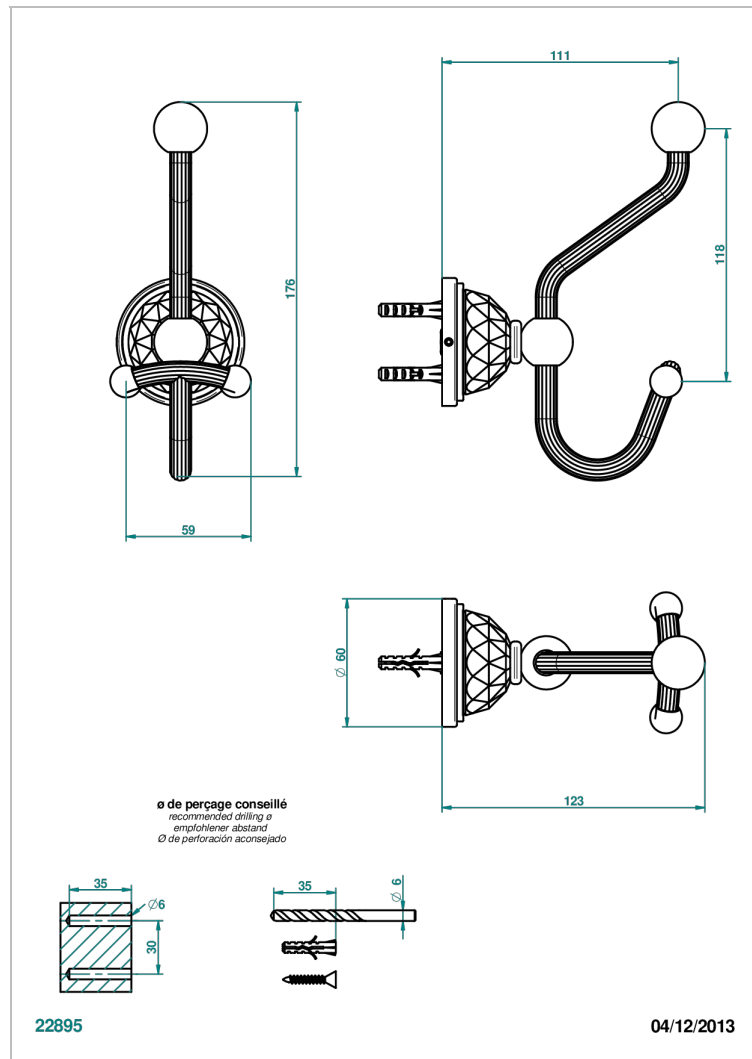

MANDARINE CRISTALLIA DIAMANT

U1K-510A

Double robe hook

THG[®]
PARIS

CHARACTERISTIC

- Mandarine Cristallia Diamant
- Double robe hook

AVAILABLE FINITIONS

Antique nickel - H28
Black ceram - D30
Blush PVD - H62
Brass color PVD - H49
Brown bronze color PVD - F33
Gold color PVD - H52

Nickel color PVD - H55
Polished chrome (color finish) - A02
Polished chrome / Polished gold (color finish) - G02
Polished gold (color finish) - F01
Polished nickel - B01
Soft gold - F30

Soft matt gold - F31
Umber PVD - H66
Varnished matt antique red copper (color finish) - H07