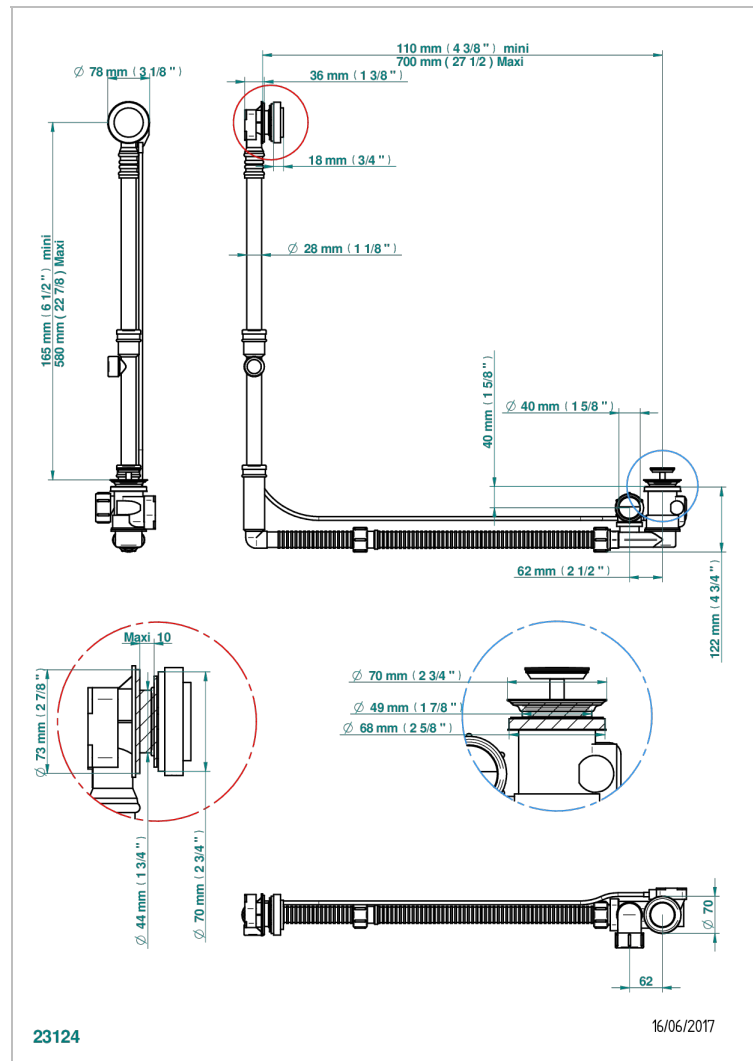

# NIHAL BLACK PORCELAIN

U2P-302GM

Geberit bath waste, big size, adjustable height: mini 165 mm / maxi 580 mm ; adjustable projection: mini 110 mm / maxi 700 mm

mm - outlet,  $\varnothing$  40 mm, delivered with stylised control knob - European model

## CHARACTERISTIC

- Nihal Black porcelain
- Geberit bath waste, big size, adjustable height: mini 165 mm / maxi 580 mm ; adjustable projection: mini 110 mm / maxi 700 mm - outlet,  $\varnothing$  40 mm, delivered with stylised control knob - European model

Nickel color PVD - H55  
Polished chrome (color finish) - A02  
Umber PVD - H66