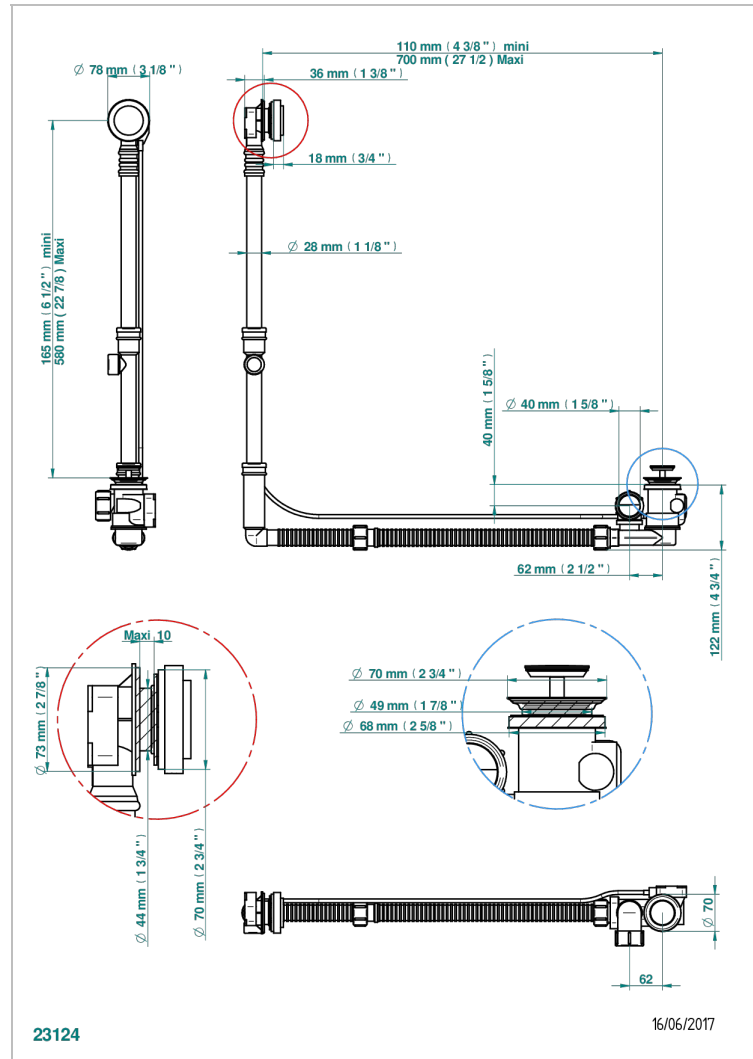

NIHAL IVORY PORCELAIN

U2N-302GM

THG
PARIS

Geberit bath waste, big size, adjustable height: mini 165 mm / maxi 580 mm ; adjustable projection: mini 110 mm / maxi 700 mm

mm - outlet, \varnothing 40 mm, delivered with stylised control knob - European model

CHARACTERISTIC

- Nihal Ivory porcelain
- Geberit bath waste, big size, adjustable height: mini 165 mm / maxi 580 mm ; adjustable projection: mini 110 mm / maxi 700 mm - outlet, \varnothing 40 mm, delivered with stylised control knob - European model

Nickel color PVD - H55
Polished chrome (color finish) - A02
Umber PVD - H66