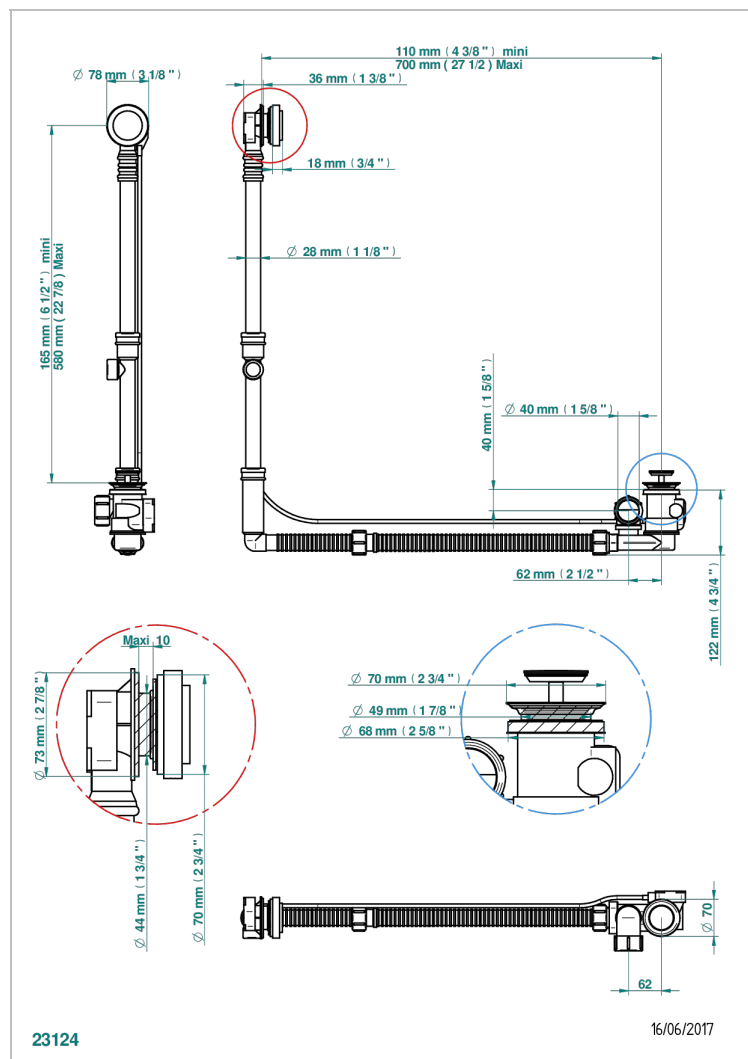

INFINI WHITE PORCELAIN WITH GOLD DECOR

U2F-302GM

Geberit bath waste, big size, adjustable height: mini 165 mm / maxi 580 mm ; adjustable projection: mini 110 mm / maxi 700 mm - outlet, \varnothing 40 mm, delivered with stylised control knob - European model

CHARACTERISTIC

- Infini White Porcelain with Gold decor
- Geberit bath waste, big size, adjustable height: mini 165 mm / maxi 580 mm ; adjustable projection: mini 110 mm / maxi 700 mm - outlet, \varnothing 40 mm, delivered with stylised control knob - European model

Nickel color PVD - H55
Polished chrome (color finish) - A02
Umber PVD - H66