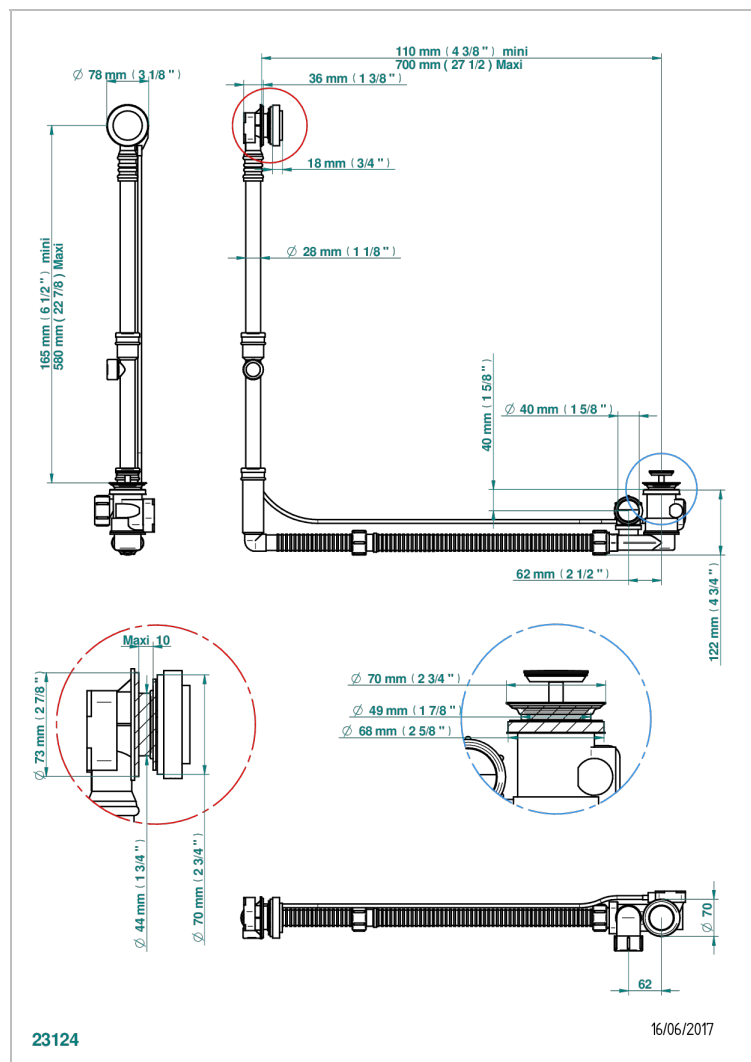

INFINI WHITE PORCELAIN WITH PLATINUM DECOR

U2E-302GM

Geberit bath waste, big size, adjustable height: mini 165 mm / maxi 580 mm ; adjustable projection: mini 110 mm / maxi 700 mm - outlet, \varnothing 40 mm, delivered with stylised control knob - European model

23124

16/06/2017

CHARACTERISTIC

- Infini White Porcelain with Platinum decor
- Geberit bath waste, big size, adjustable height: mini 165 mm / maxi 580 mm ; adjustable projection: mini 110 mm / maxi 700 mm - outlet, \varnothing 40 mm, delivered with stylised control knob - European model

Nickel color PVD - H55
Polished chrome (color finish) - A02
Umber PVD - H66