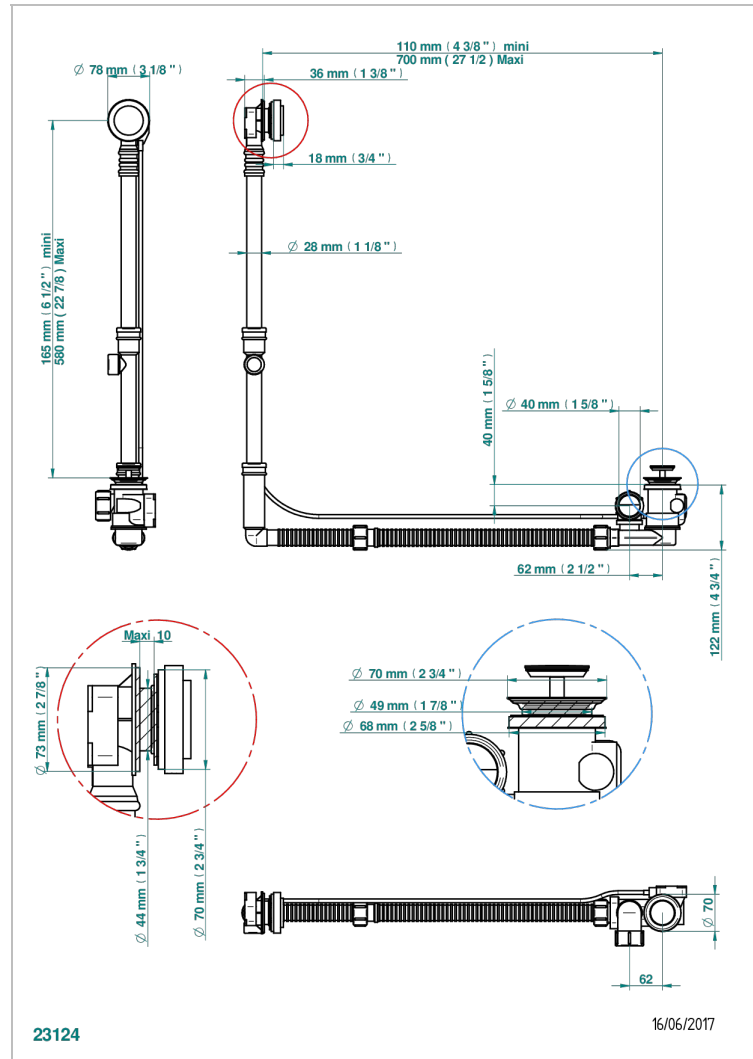

INFINI WHITE PORCELAIN

U2D-302GM

THG
PARIS

Geberit bath waste, big size, adjustable height: mini 165 mm / maxi 580 mm ; adjustable projection: mini 110 mm / maxi 700 mm

mm - outlet, \varnothing 40 mm, delivered with stylised control knob - European model

CHARACTERISTIC

- Infini White Porcelain
- Geberit bath waste, big size, adjustable height: mini 165 mm / maxi 580 mm ; adjustable projection: mini 110 mm / maxi 700 mm - outlet, \varnothing 40 mm, delivered with stylised control knob - European model

Nickel color PVD - H55
Polished chrome (color finish) - A02
Umber PVD - H66