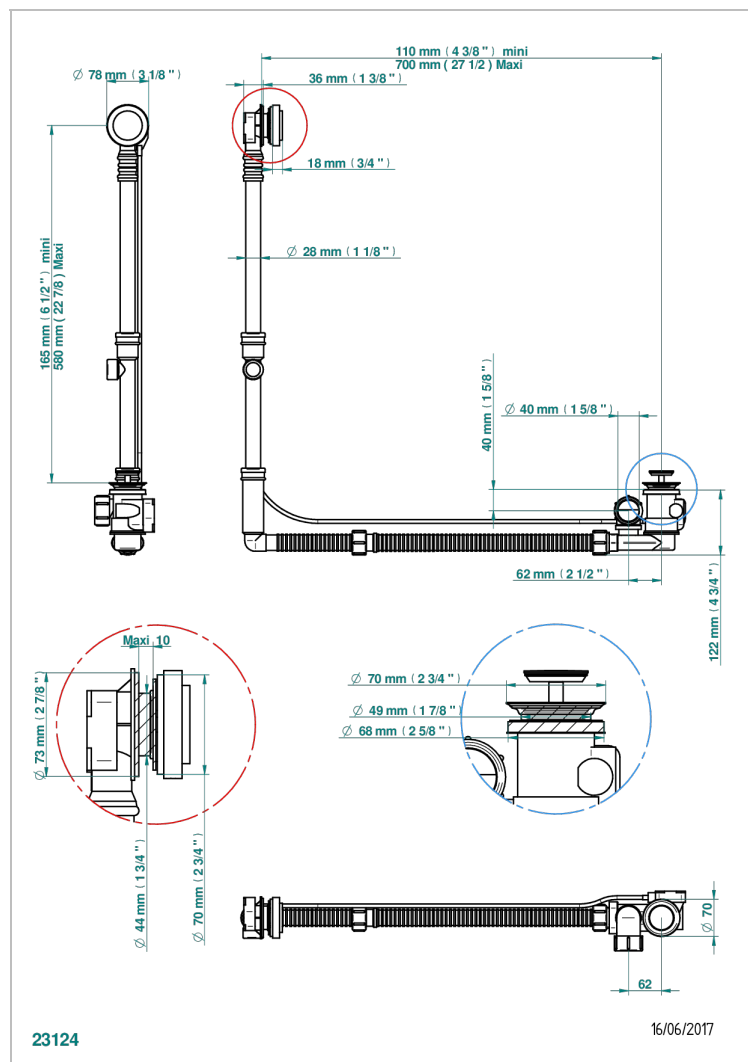

# BEAUBOURG WITH LEVER

G7B-302GM

Geberit bath waste, big size, adjustable height: mini 165 mm / maxi 580 mm ; adjustable projection: mini 110 mm / maxi 700 mm  
mm - outlet,  $\varnothing$  40 mm, delivered with stylised control knob - European model

## CHARACTERISTIC

- Beaubourg with lever
- Geberit bath waste, big size, adjustable height: mini 165 mm / maxi 580 mm ; adjustable projection: mini 110 mm / maxi 700 mm - outlet,  $\varnothing$  40 mm, delivered with stylised control knob - European model

Nickel color PVD - H55  
Polished chrome (color finish) - A02  
Umber PVD - H66