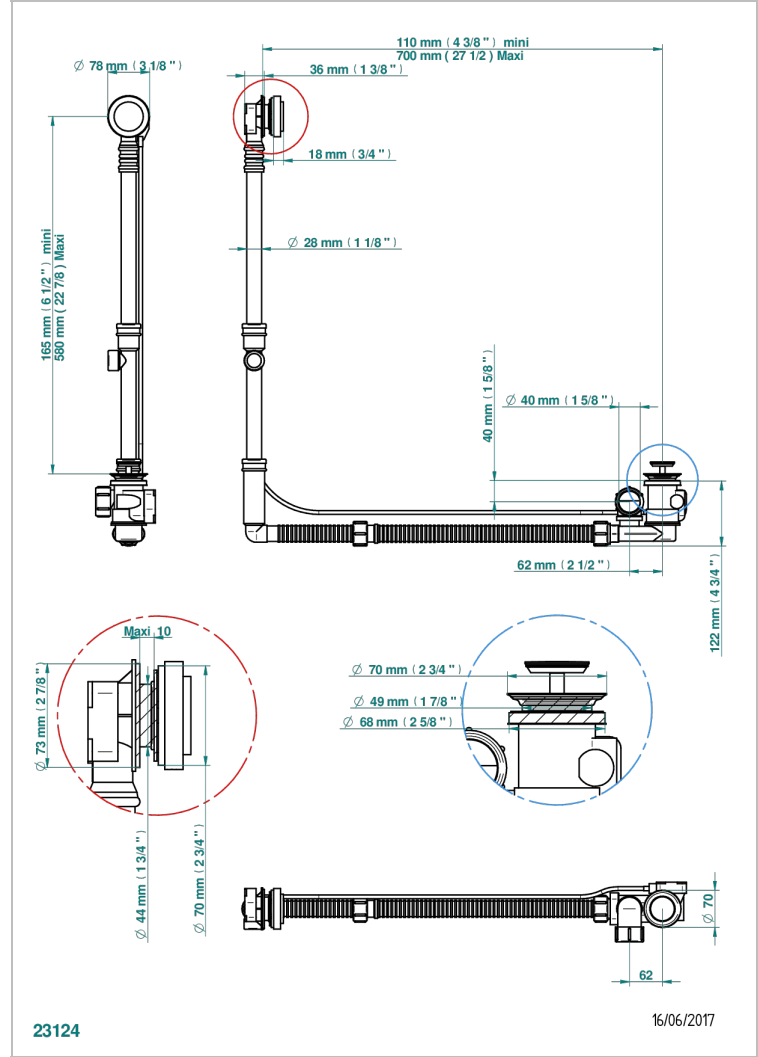

Geberit bath waste, big size, adjustable height: mini 165 mm / maxi 580 mm ; adjustable projection: mini 110 mm / maxi 700 mm - outlet, \varnothing 40 mm, delivered with stylised control knob - European model

CHARACTERISTIC

- Beaubourg
- Geberit bath waste, big size, adjustable height: mini 165 mm / maxi 580 mm ; adjustable projection: mini 110 mm / maxi 700 mm - outlet, \varnothing 40 mm, delivered with stylised control knob - European model

Nickel color PVD - H55
Polished chrome (color finish) - A02
Umber PVD - H66