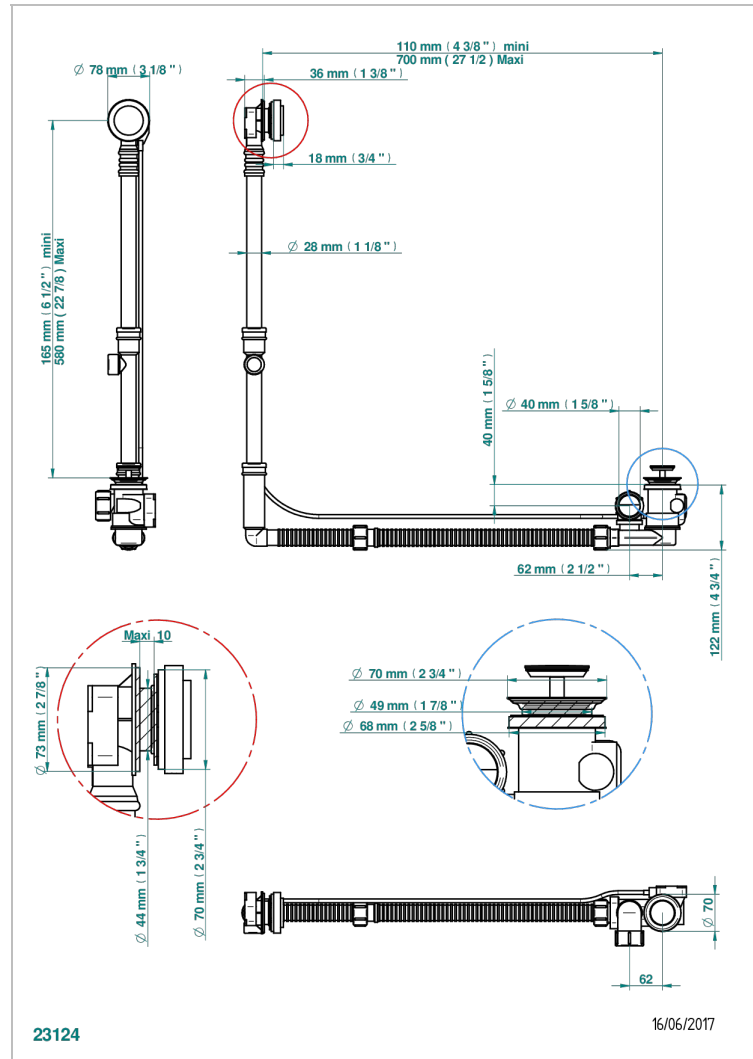

Geberit bath waste, big size, adjustable height: mini 165 mm / maxi 580 mm ; adjustable projection: mini 110 mm / maxi 700 mm

mm - outlet, \varnothing 40 mm, delivered with stylised control knob - European model

CHARACTERISTIC

- Beaubourg
- Geberit bath waste, big size, adjustable height: mini 165 mm / maxi 580 mm ; adjustable projection: mini 110 mm / maxi 700 mm - outlet, \varnothing 40 mm, delivered with stylised control knob - European model

Nickel color PVD - H55
Polished chrome (color finish) - A02
Umber PVD - H66