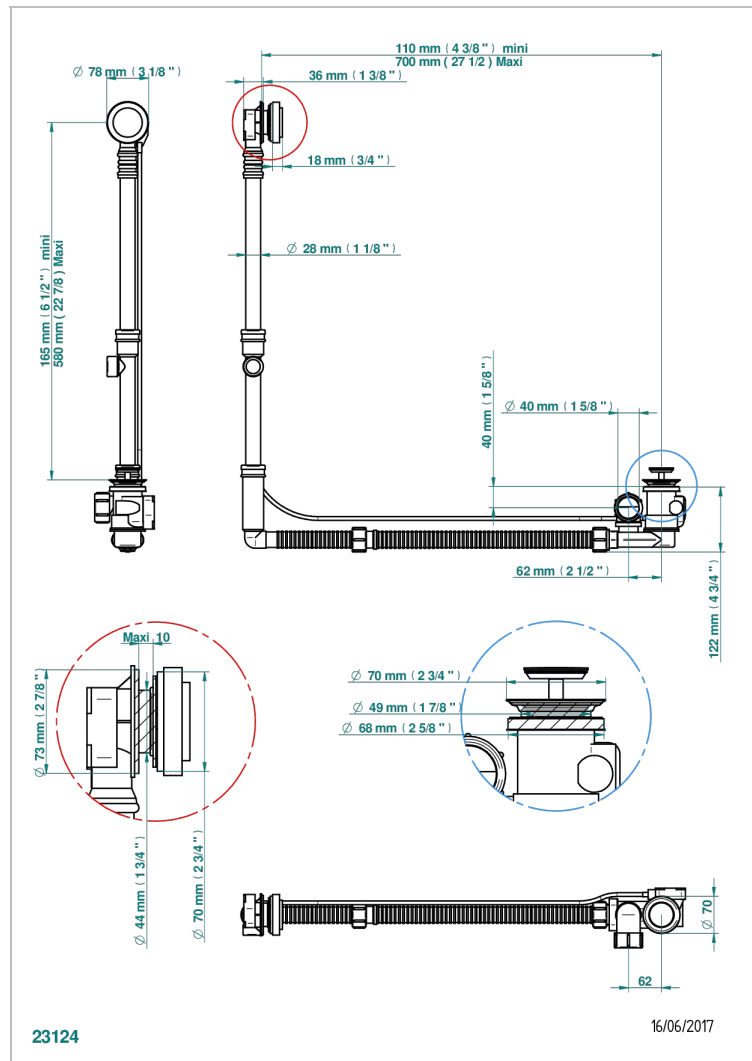

# METAMORPHOSE WHITE CERAMIC

G6E-302GM

Geberit bath waste, big size, adjustable height: mini 165 mm / maxi 580 mm ; adjustable projection: mini 110 mm / maxi 700 mm

mm - outlet, ø 40 mm, delivered with stylised control knob - European model

## CHARACTERISTIC

- Métamorphose White Ceramic
- Geberit bath waste, big size, adjustable height: mini 165 mm / maxi 580 mm ; adjustable projection: mini 110 mm / maxi 700 mm - outlet, ø 40 mm, delivered with stylised control knob - European model

Nickel color PVD - H55  
Polished chrome (color finish) - A02  
Umber PVD - H66