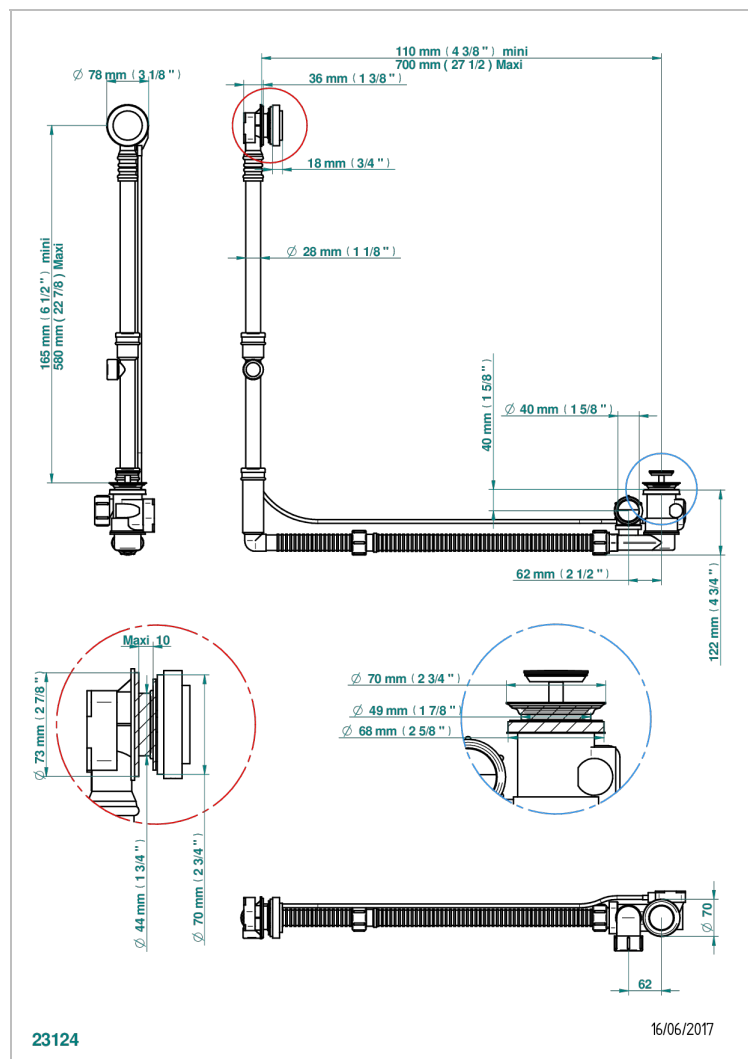

METAMORPHOSE BLACK CERAMIC

G6D-302GM

Geberit bath waste, big size, adjustable height: mini 165 mm / maxi 580 mm ; adjustable projection: mini 110 mm / maxi 700 mm
mm - outlet, \varnothing 40 mm, delivered with stylised control knob - European model

CHARACTERISTIC

- Métamorphose Black Ceramic
- Geberit bath waste, big size, adjustable height: mini 165 mm / maxi 580 mm ; adjustable projection: mini 110 mm / maxi 700 mm - outlet, \varnothing 40 mm, delivered with stylised control knob - European model

Nickel color PVD - H55
Polished chrome (color finish) - A02
Umber PVD - H66