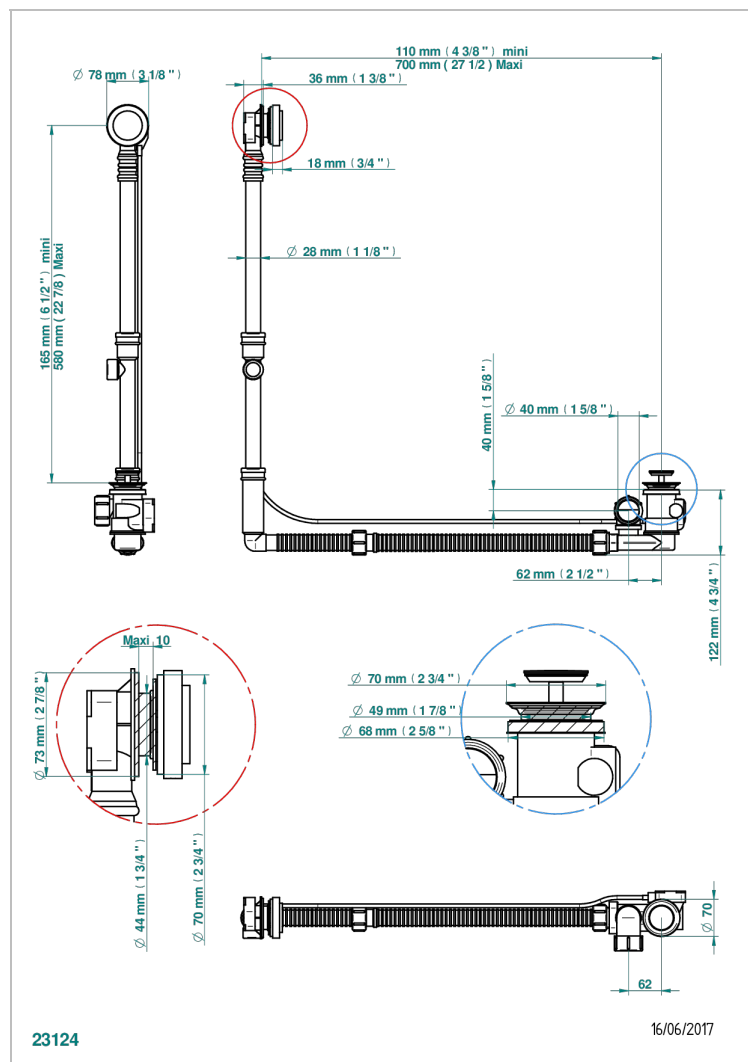

METAMORPHOSE WITH LEVER

G6B-302GM

Geberit bath waste, big size, adjustable height: mini 165 mm / maxi 580 mm ; adjustable projection: mini 110 mm / maxi 700 mm - outlet, \varnothing 40 mm, delivered with stylised control knob - European model

CHARACTERISTIC

- Métamorphose with lever
- Geberit bath waste, big size, adjustable height: mini 165 mm / maxi 580 mm ; adjustable projection: mini 110 mm / maxi 700 mm - outlet, \varnothing 40 mm, delivered with stylised control knob - European model

Nickel color PVD - H55
Polished chrome (color finish) - A02
Umber PVD - H66