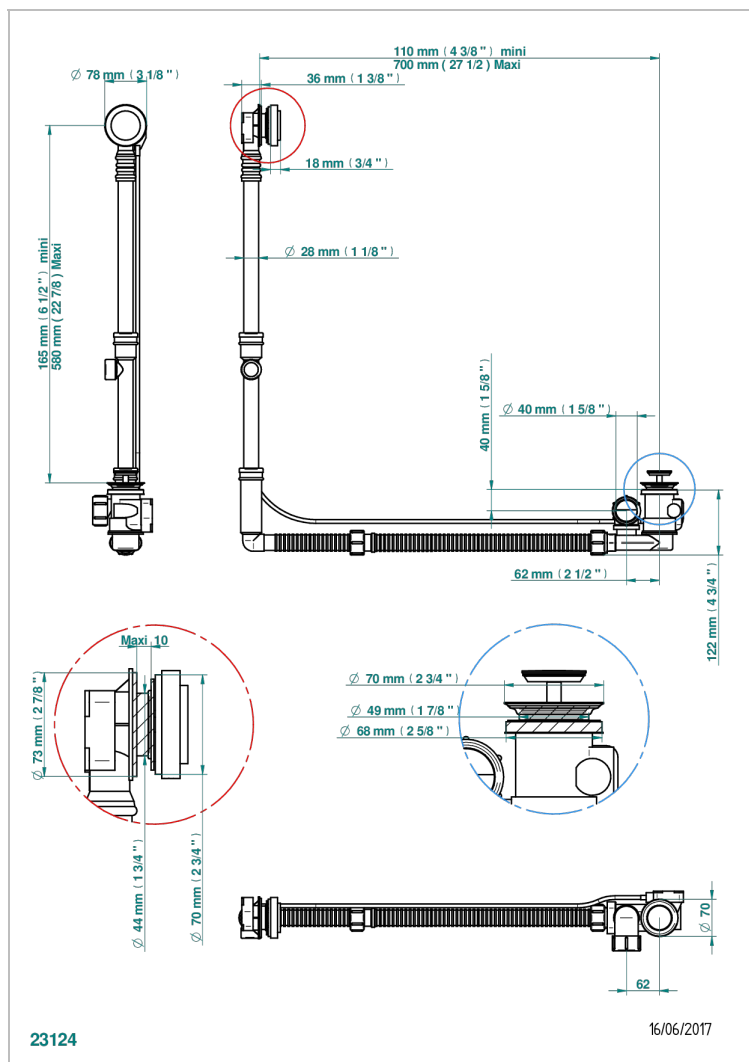

METAMORPHOSE WITH LEVER

G6B-302GM

Geberit bath waste, big size, adjustable height: mini 165 mm / maxi 580 mm ; adjustable projection: mini 110 mm / maxi 700 mm - outlet, \varnothing 40 mm, delivered with stylised control knob - European model

CHARACTERISTIC

- Métamorphose with lever
- Geberit bath waste, big size, adjustable height: mini 165 mm / maxi 580 mm ; adjustable projection: mini 110 mm / maxi 700 mm - outlet, \varnothing 40 mm, delivered with stylised control knob - European model

Nickel color PVD - H55
Polished chrome (color finish) - A02
Umber PVD - H66