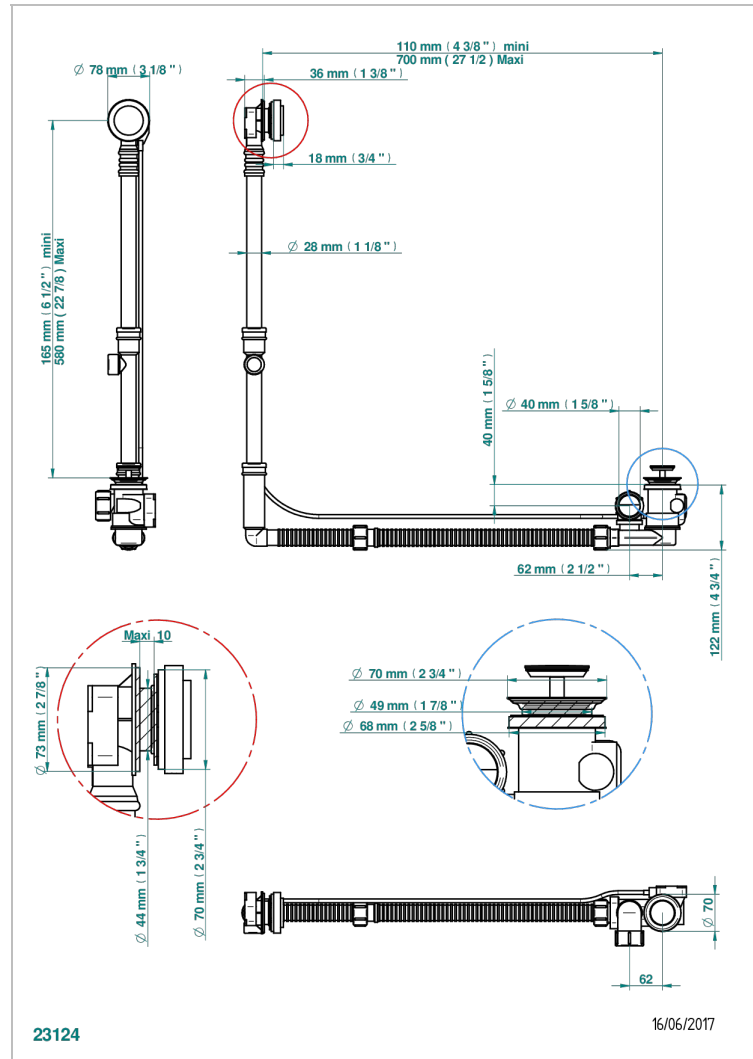

# METAMORPHOSE

G6A-302GM

Geberit bath waste, big size, adjustable height: mini 165 mm / maxi 580 mm ; adjustable projection: mini 110 mm / maxi 700 mm

mm - outlet,  $\varnothing$  40 mm, delivered with stylised control knob - European model

## CHARACTERISTIC

- Métamorphose
- Geberit bath waste, big size, adjustable height: mini 165 mm / maxi 580 mm ; adjustable projection: mini 110 mm / maxi 700 mm - outlet,  $\varnothing$  40 mm, delivered with stylised control knob - European model

Nickel color PVD - H55  
Polished chrome (color finish) - A02  
Umber PVD - H66