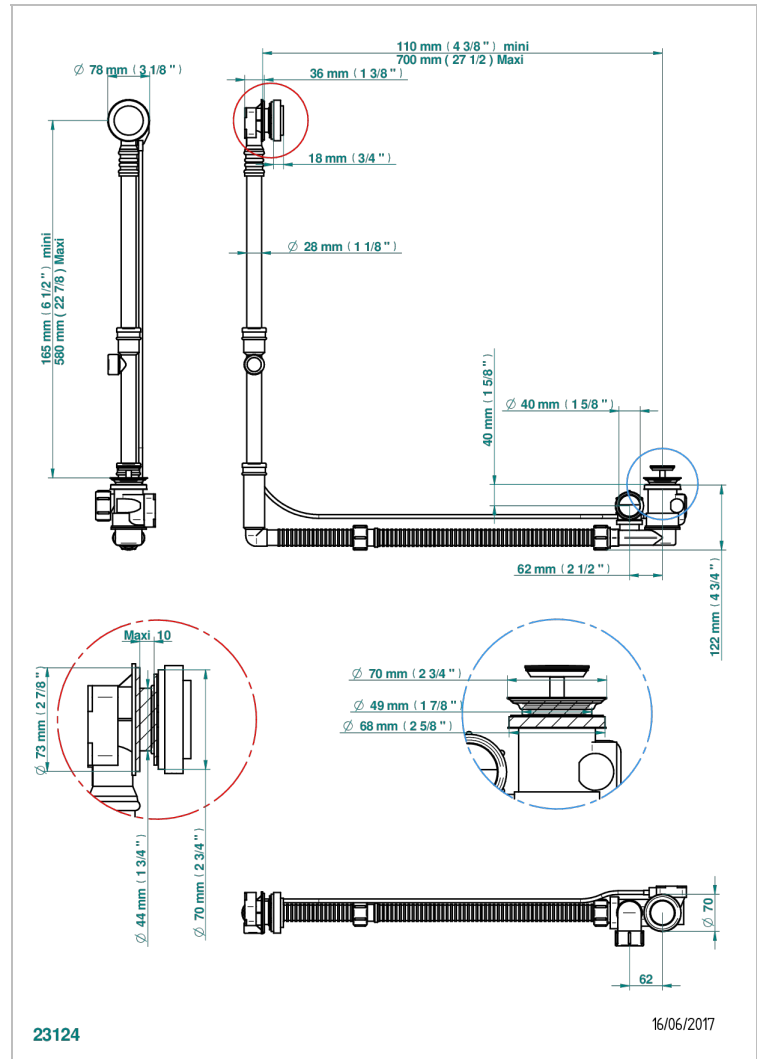

METAMORPHOSE

G6A-302GM

Geberit bath waste, big size, adjustable height: mini 165 mm / maxi 580 mm ; adjustable projection: mini 110 mm / maxi 700 mm

mm - outlet, \varnothing 40 mm, delivered with stylised control knob - European model

CHARACTERISTIC

- Métamorphose
- Geberit bath waste, big size, adjustable height: mini 165 mm / maxi 580 mm ; adjustable projection: mini 110 mm / maxi 700 mm - outlet, \varnothing 40 mm, delivered with stylised control knob - European model

Nickel color PVD - H55
Polished chrome (color finish) - A02
Umber PVD - H66