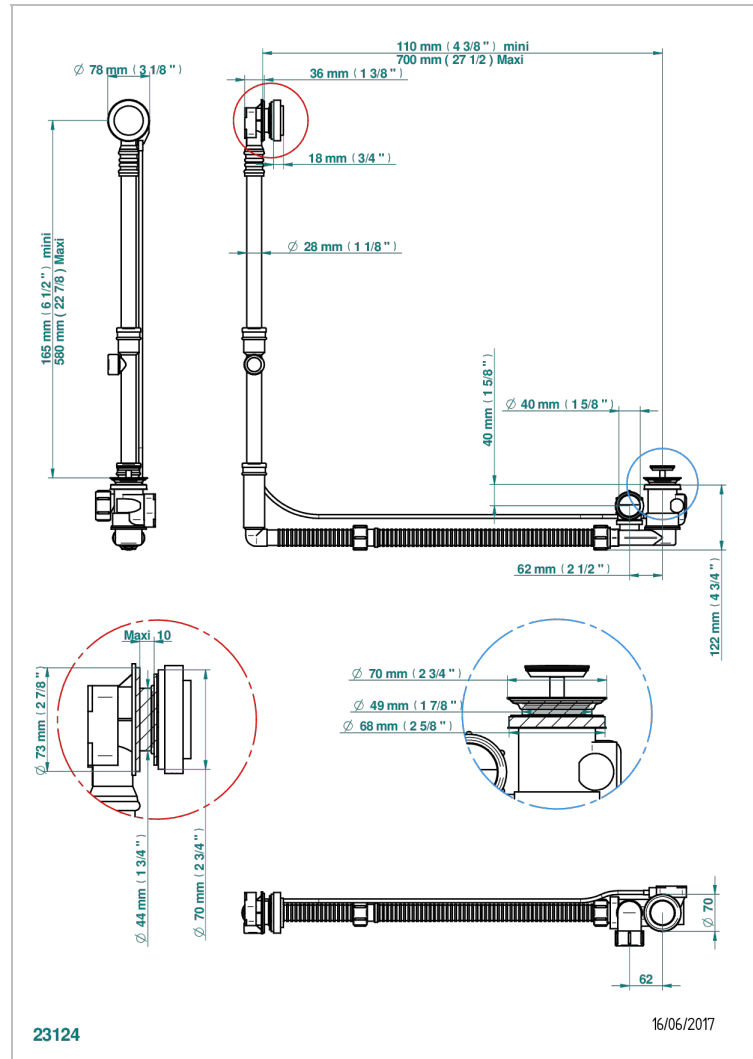

SPIRIT

G69-302GM

Geberit bath waste, big size, adjustable height: mini 165 mm / maxi 580 mm ; adjustable projection: mini 110 mm / maxi 700 mm

mm - outlet, \varnothing 40 mm, delivered with stylised control knob - European model

CHARACTERISTIC

- Spirit
- Geberit bath waste, big size, adjustable height: mini 165 mm / maxi 580 mm ; adjustable projection: mini 110 mm / maxi 700 mm - outlet, \varnothing 40 mm, delivered with stylised control knob - European model

Nickel color PVD - H55
Polished chrome (color finish) - A02
Umber PVD - H66