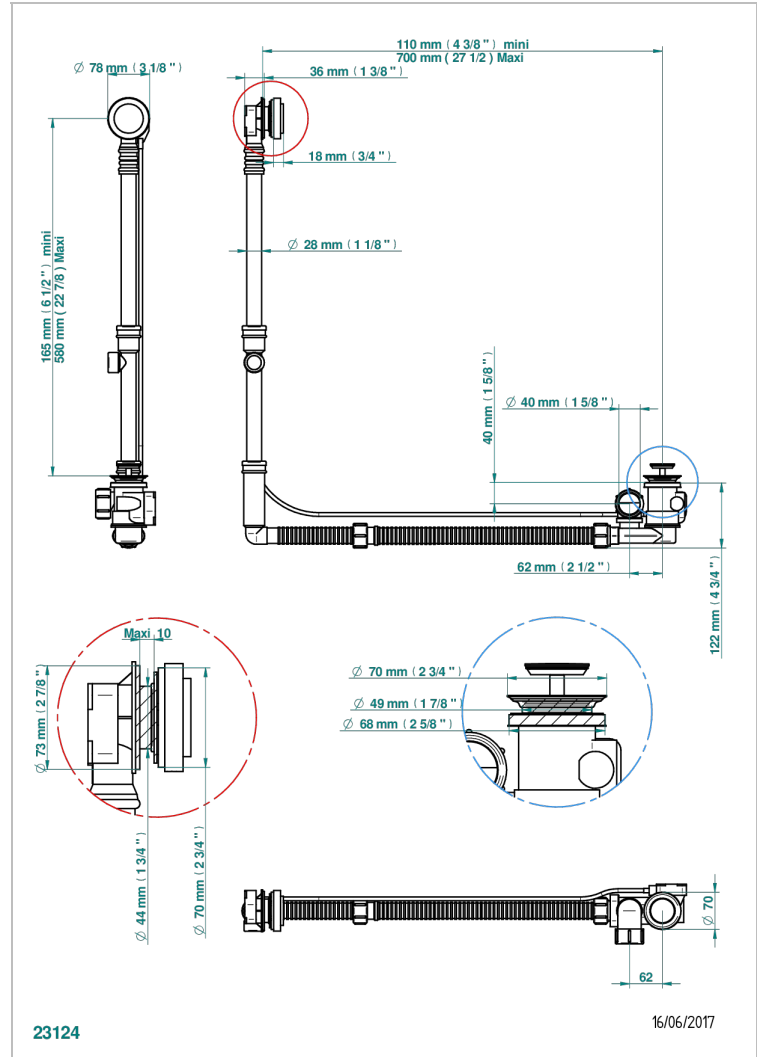

NANO WITH LEVER

G5B-302GM

Geberit bath waste, big size, adjustable height: mini 165 mm / maxi 580 mm ; adjustable projection: mini 110 mm / maxi 700 mm
mm - outlet, ø 40 mm, delivered with stylised control knob - European model

CHARACTERISTIC

- Nano with lever
- Geberit bath waste, big size, adjustable height: mini 165 mm / maxi 580 mm ; adjustable projection: mini 110 mm / maxi 700 mm - outlet, ø 40 mm, delivered with stylised control knob - European model

Nickel color PVD - H55
Polished chrome (color finish) - A02
Umber PVD - H66