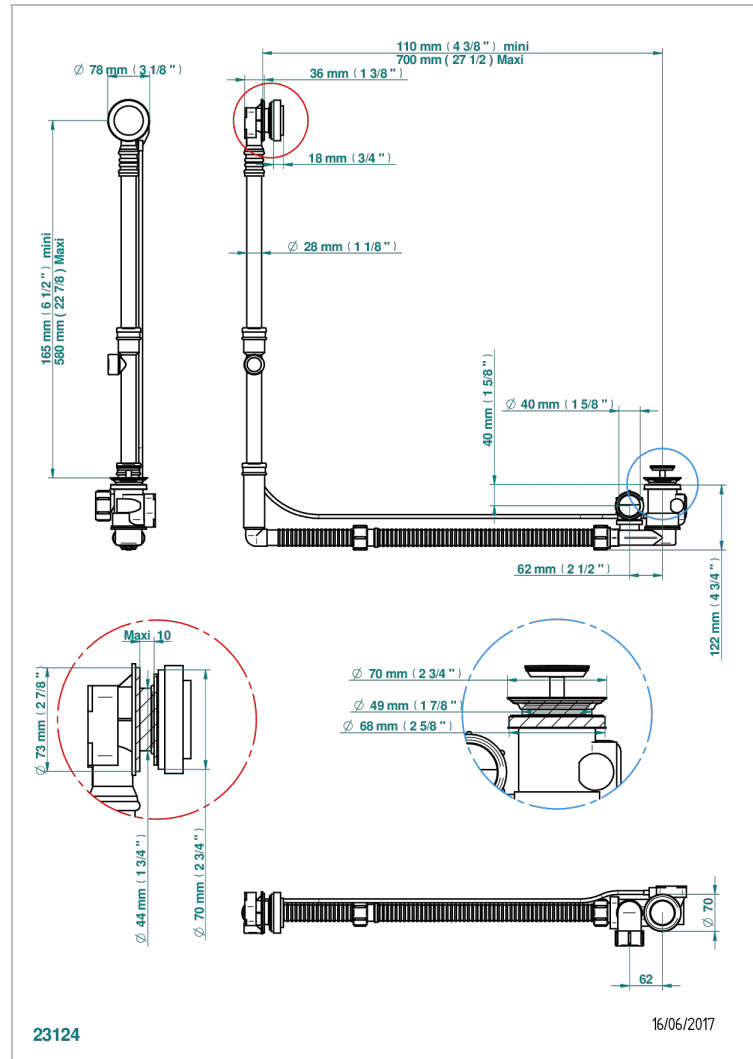

NANO

G5A-302GM

Geberit bath waste, big size, adjustable height: mini 165 mm / maxi 580 mm ; adjustable projection: mini 110 mm / maxi 700 mm - outlet, \varnothing 40 mm, delivered with stylised control knob - European model

CHARACTERISTIC

- Nano
- Geberit bath waste, big size, adjustable height: mini 165 mm / maxi 580 mm ; adjustable projection: mini 110 mm / maxi 700 mm - outlet, \varnothing 40 mm, delivered with stylised control knob - European model

Nickel color PVD - H55
Polished chrome (color finish) - A02
Umber PVD - H66