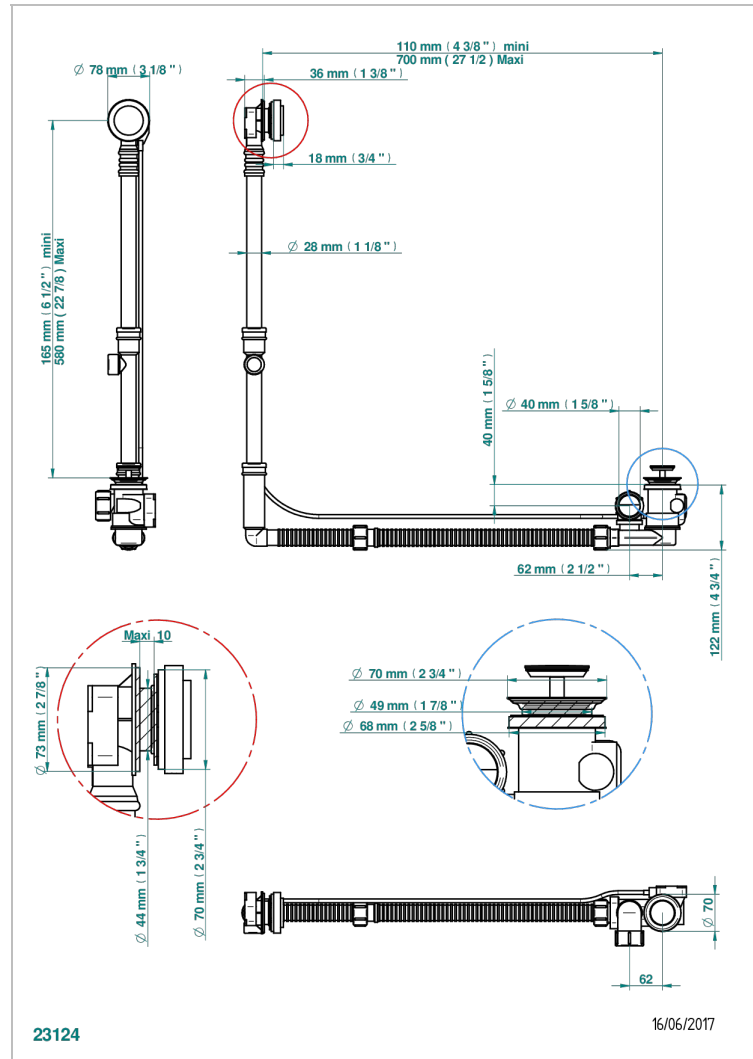

# SPIRIT WITH LEVER

G58-302GM

Geberit bath waste, big size, adjustable height: mini 165 mm / maxi 580 mm ; adjustable projection: mini 110 mm / maxi 700 mm

mm - outlet,  $\varnothing$  40 mm, delivered with stylised control knob - European model

## CHARACTERISTIC

- Spirit with lever
- Geberit bath waste, big size, adjustable height: mini 165 mm / maxi 580 mm ; adjustable projection: mini 110 mm / maxi 700 mm - outlet,  $\varnothing$  40 mm, delivered with stylised control knob - European model

Nickel color PVD - H55  
Polished chrome (color finish) - A02  
Umber PVD - H66