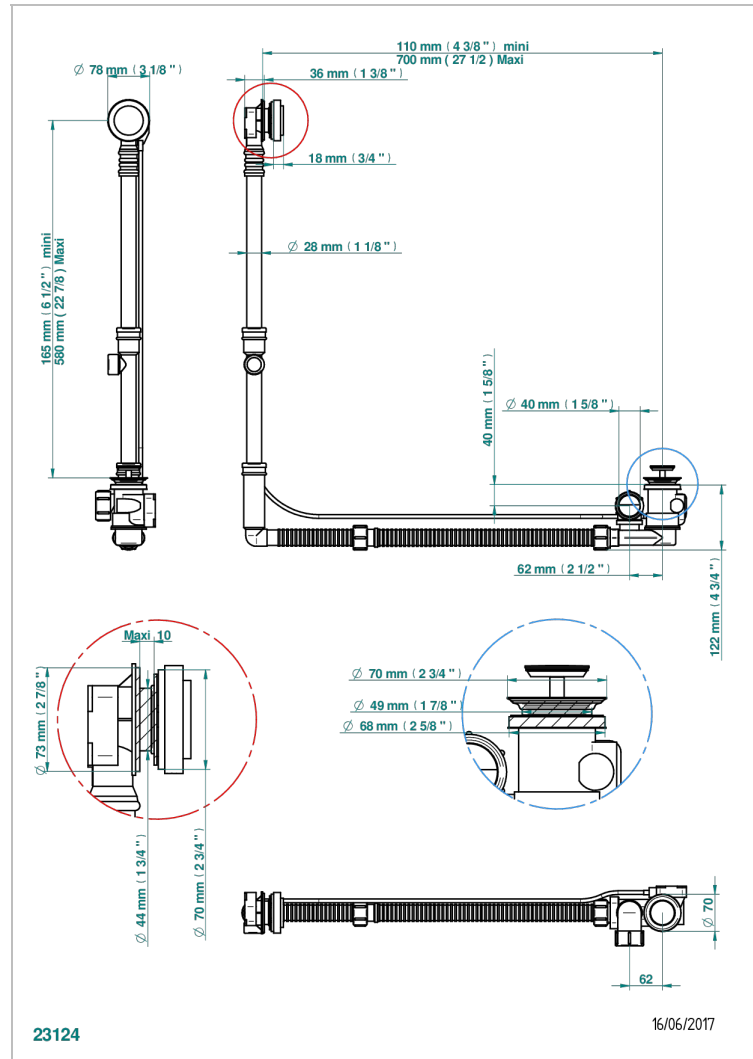

SPIRIT WITH LEVER

G58-302GM

Geberit bath waste, big size, adjustable height: mini 165 mm / maxi 580 mm ; adjustable projection: mini 110 mm / maxi 700 mm

mm - outlet, \varnothing 40 mm, delivered with stylised control knob - European model

CHARACTERISTIC

- Spirit with lever
- Geberit bath waste, big size, adjustable height: mini 165 mm / maxi 580 mm ; adjustable projection: mini 110 mm / maxi 700 mm - outlet, \varnothing 40 mm, delivered with stylised control knob - European model

Nickel color PVD - H55
Polished chrome (color finish) - A02
Umber PVD - H66