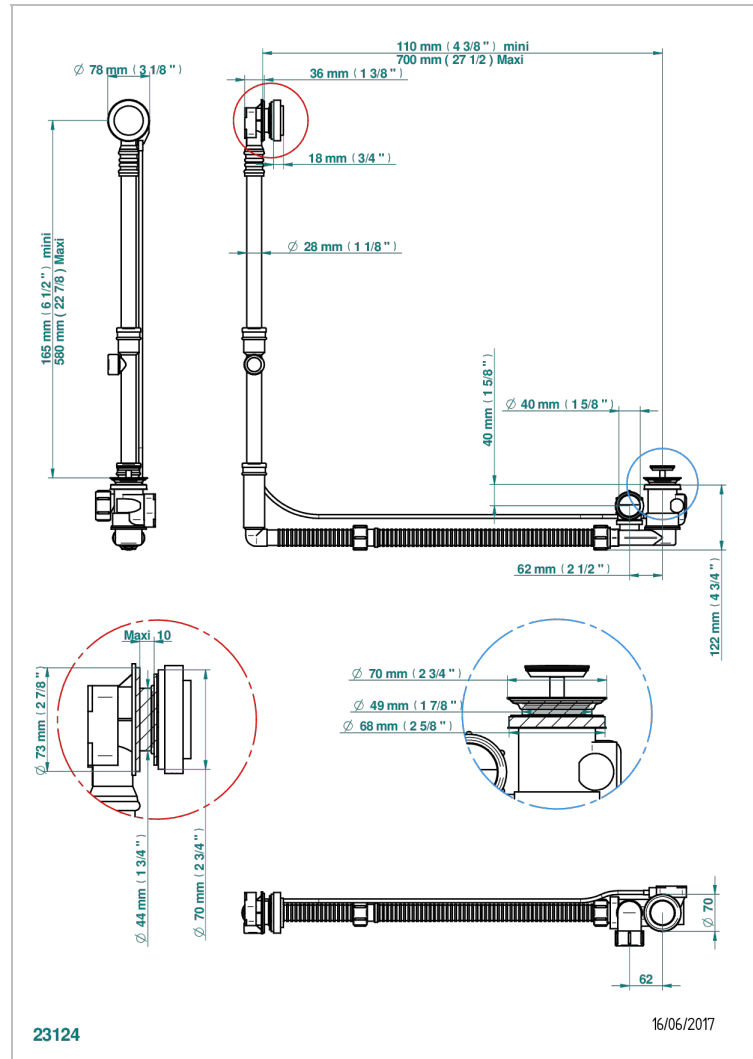

FAUBOURG METAL

G2T-302GM

THG
PARIS

Geberit bath waste, big size, adjustable height: mini 165 mm / maxi 580 mm ; adjustable projection: mini 110 mm / maxi 700 mm

mm - outlet, \varnothing 40 mm, delivered with stylised control knob - European model

CHARACTERISTIC

- Faubourg Metal
- Geberit bath waste, big size, adjustable height: mini 165 mm / maxi 580 mm ; adjustable projection: mini 110 mm / maxi 700 mm - outlet, \varnothing 40 mm, delivered with stylised control knob - European model

Nickel color PVD - H55
Polished chrome (color finish) - A02
Umber PVD - H66