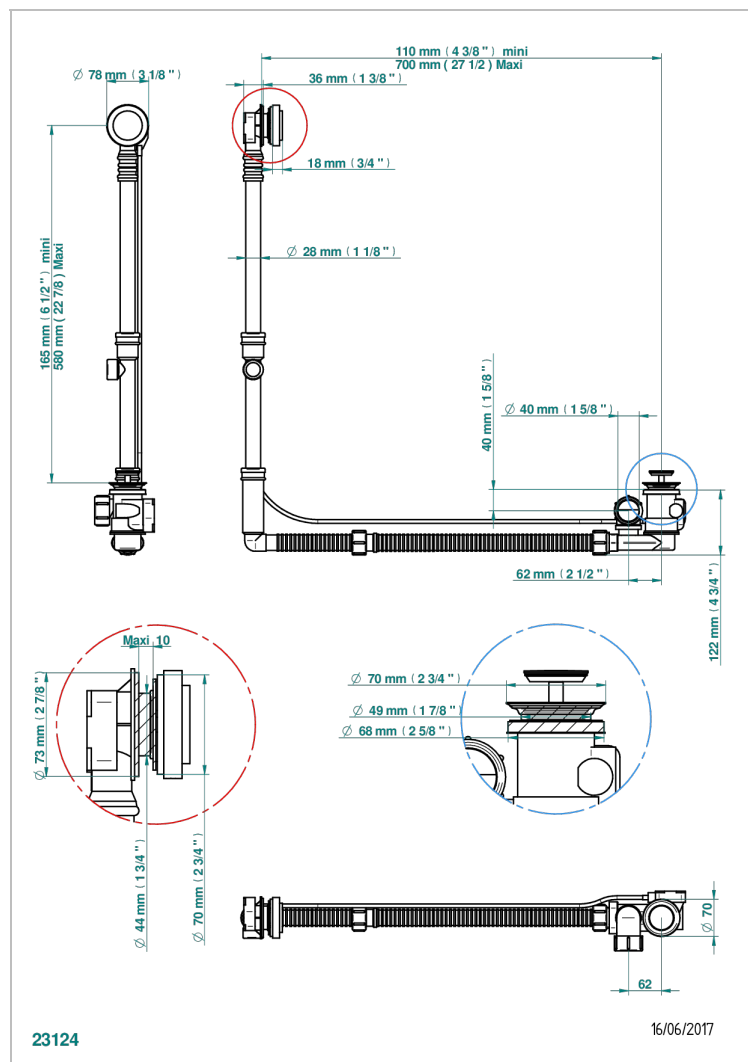

BAMBOU AMBER CRYSTAL

A34-302GM

Geberit bath waste, big size, adjustable height: mini 165 mm / maxi 580 mm ; adjustable projection: mini 110 mm / maxi 700 mm - outlet, \varnothing 40 mm, delivered with stylised control knob - European model

CHARACTERISTIC

- BamboU Amber crystal
- Geberit bath waste, big size, adjustable height: mini 165 mm / maxi 580 mm ; adjustable projection: mini 110 mm / maxi 700 mm - outlet, \varnothing 40 mm, delivered with stylised control knob - European model

Nickel color PVD - H55
Polished chrome (color finish) - A02
Umber PVD - H66