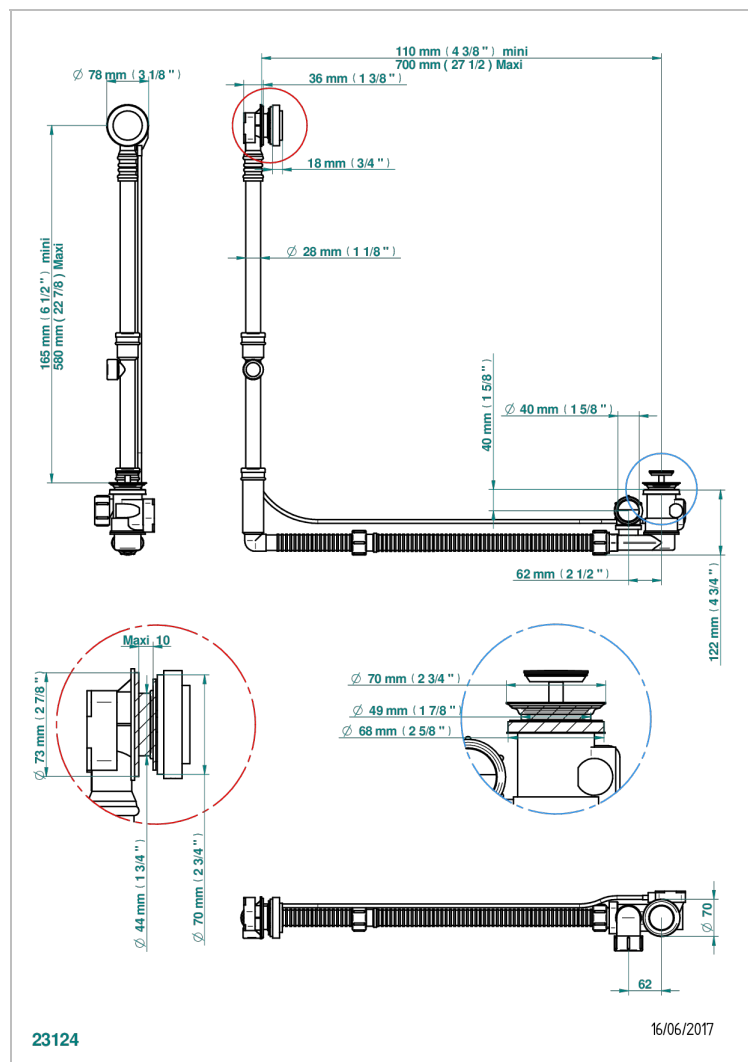

# BAMBOU BLACK CRYSTAL

A33-302GM

Geberit bath waste, big size, adjustable height: mini 165 mm / maxi 580 mm ; adjustable projection: mini 110 mm / maxi 700 mm  
mm - outlet,  $\varnothing$  40 mm, delivered with stylised control knob - European model

## CHARACTERISTIC

- Bambou Black crystal
- Geberit bath waste, big size, adjustable height: mini 165 mm / maxi 580 mm ; adjustable projection: mini 110 mm / maxi 700 mm - outlet,  $\varnothing$  40 mm, delivered with stylised control knob - European model

Nickel color PVD - H55  
Polished chrome (color finish) - A02  
Umber PVD - H66