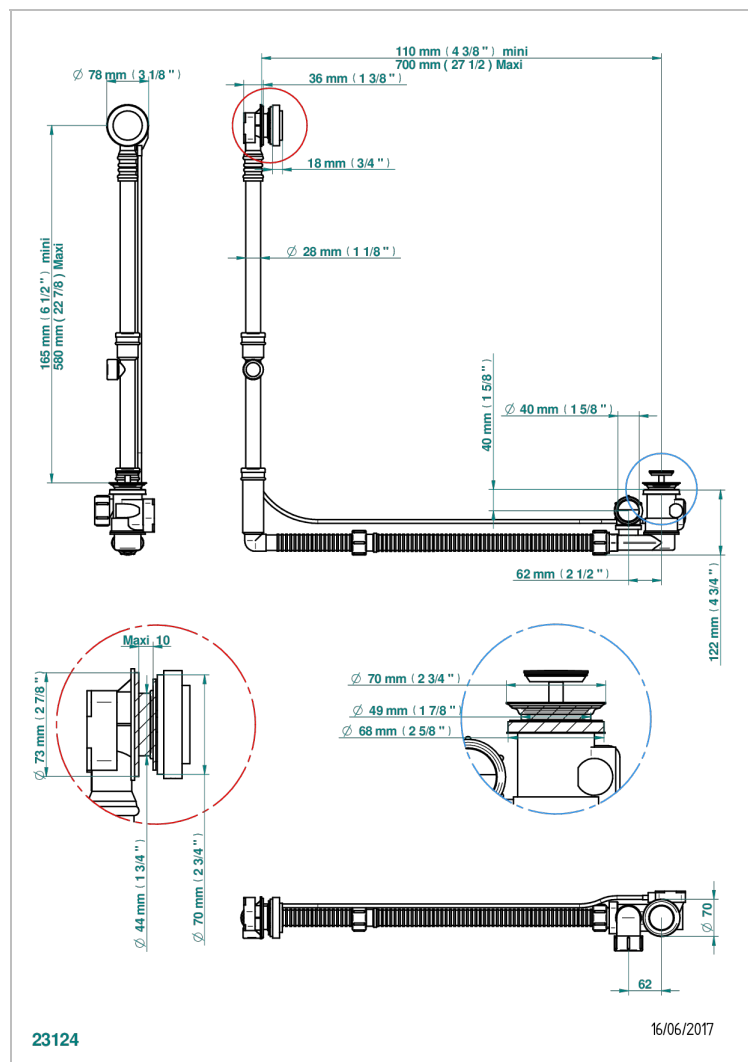

BAMBOU BLACK CRYSTAL

A33-302GM

Geberit bath waste, big size, adjustable height: mini 165 mm / maxi 580 mm ; adjustable projection: mini 110 mm / maxi 700 mm - outlet, \varnothing 40 mm, delivered with stylised control knob - European model

CHARACTERISTIC

- Bambou Black crystal
- Geberit bath waste, big size, adjustable height: mini 165 mm / maxi 580 mm ; adjustable projection: mini 110 mm / maxi 700 mm - outlet, \varnothing 40 mm, delivered with stylised control knob - European model

Nickel color PVD - H55
Polished chrome (color finish) - A02
Umber PVD - H66