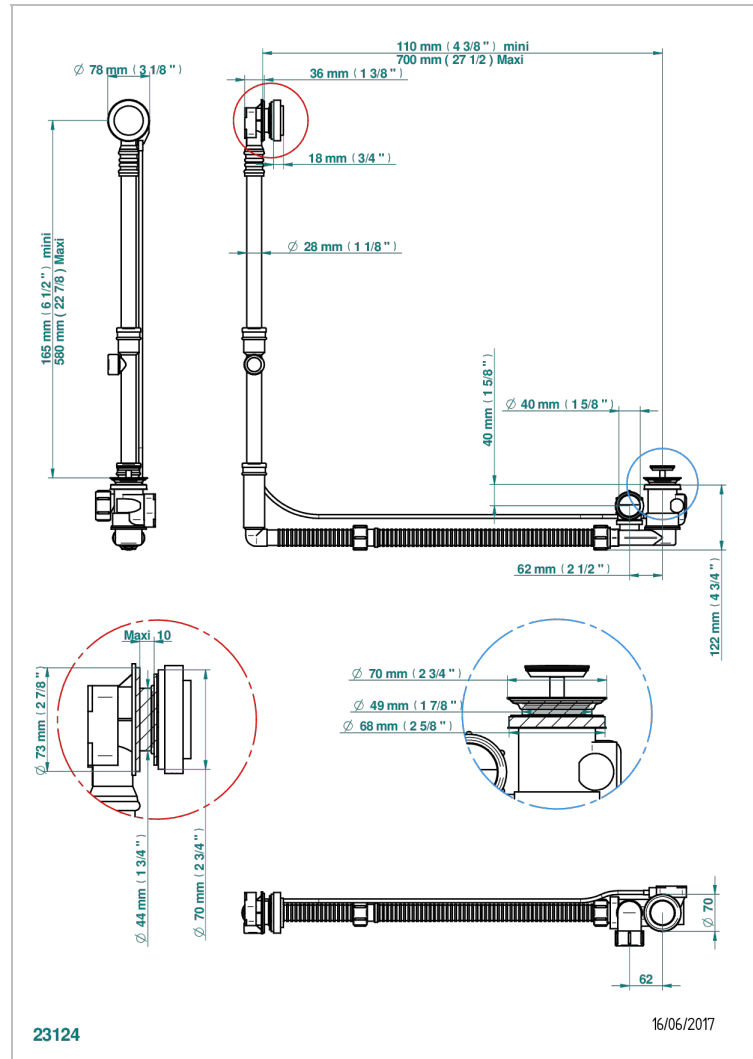

MOSSI CLEAR CRYSTAL

A2N-302GM

THG
PARIS

Geberit bath waste, big size, adjustable height: mini 165 mm / maxi 580 mm ; adjustable projection: mini 110 mm / maxi 700 mm

mm - outlet, \varnothing 40 mm, delivered with stylised control knob - European model

CHARACTERISTIC

- Mossi Clear crystal
- Geberit bath waste, big size, adjustable height: mini 165 mm / maxi 580 mm ; adjustable projection: mini 110 mm / maxi 700 mm - outlet, \varnothing 40 mm, delivered with stylised control knob - European model

Nickel color PVD - H55
Polished chrome (color finish) - A02
Umber PVD - H66

23124

16/06/2017