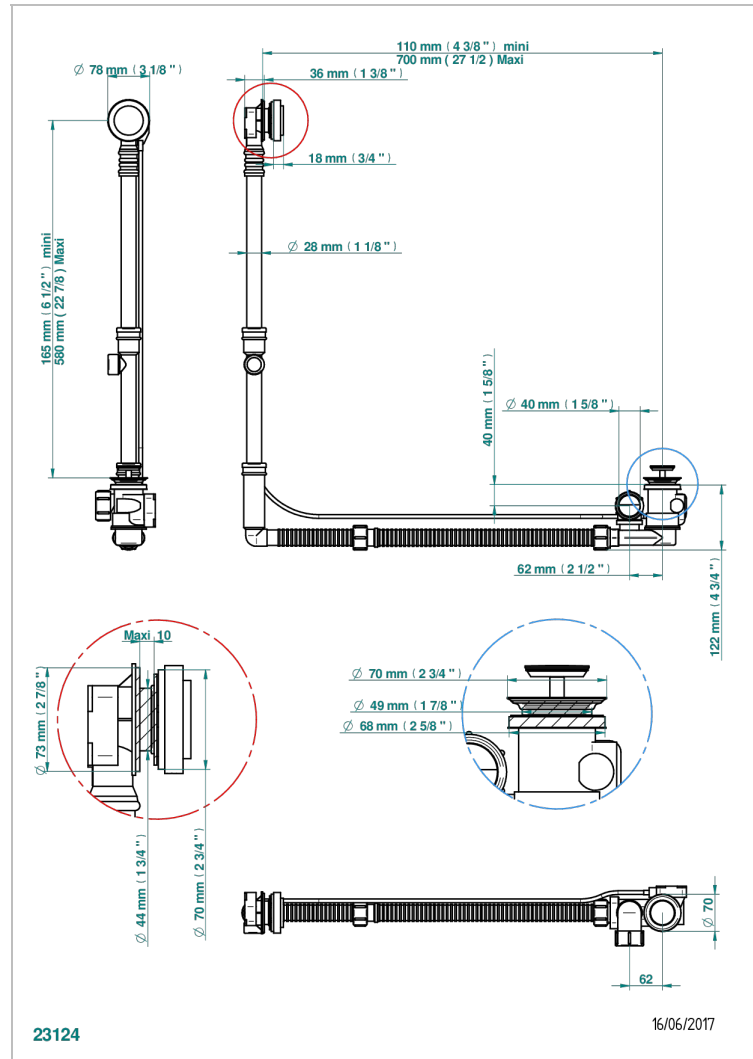

MOSSI CLEAR CRYSTAL

A2N-302GM

THG
PARIS

Geberit bath waste, big size, adjustable height: mini 165 mm / maxi 580 mm ; adjustable projection: mini 110 mm / maxi 700 mm

mm - outlet, \varnothing 40 mm, delivered with stylised control knob - European model

CHARACTERISTIC

- Mossi Clear crystal
- Geberit bath waste, big size, adjustable height: mini 165 mm / maxi 580 mm ; adjustable projection: mini 110 mm / maxi 700 mm - outlet, \varnothing 40 mm, delivered with stylised control knob - European model

Nickel color PVD - H55
Polished chrome (color finish) - A02
Umber PVD - H66