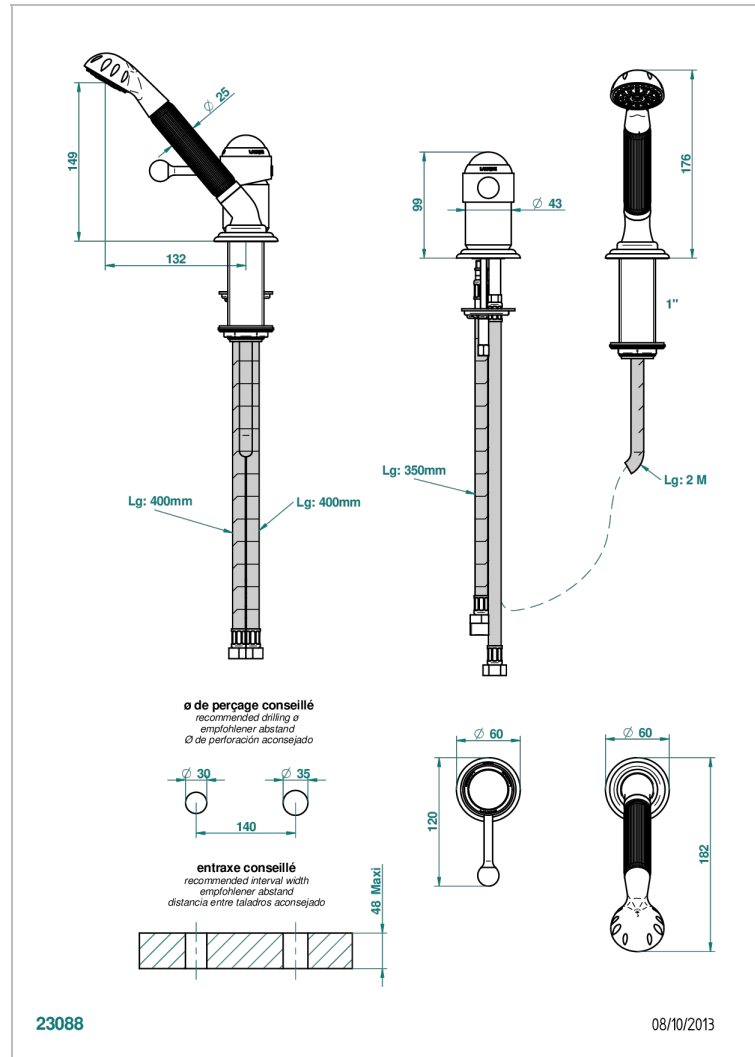

PANTHERE CLEAR CRYSTAL

A2H-6523/60A

Rim mounted ceramic mixer with handshower

THG[®]
PARIS

CHARACTERISTIC

- Panthère Clear crystal
- Rim mounted ceramic mixer with handshower

TECHNICAL SPECS

- Recommandé : 3 bars (max. 5 bars) - Advised : 43,5 psi (max. 72 psi)
- 9,5 l/min à 3 bars (2.5 gpm at 43.5 psi)